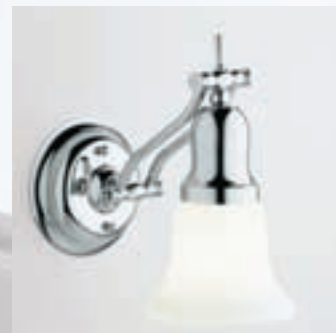

# FAIRHAVEN™

A white enamel finish lends unadorned, relaxed simplicity to the architectural lines of the cabinet.

Extending the styling of the Fairhaven collection, this incandescent sconce offers an adjustable light and is available in the same Chrome and Brushed Nickel finishes as the cabinet hardware.

The original Fairhaven™ cabinet by Robern offers the benefits and functionality of luxury storage. Available for surface- or recess-mount installation, our white enameled cabinets feature a 1/2" beveled mirror with a beaded door and a round Chrome or Brushed Nickel knob. Options include a safety-lock box for secure storage of personal items and an interior electrical outlet for convenient power. Coordinating incandescent sconces add to the cabinet's timeless appeal. Designed to complement the entire Fairhaven cabinetry collection, our mirrored cabinet offers a coordinated design solution for the casual, relaxed bath.