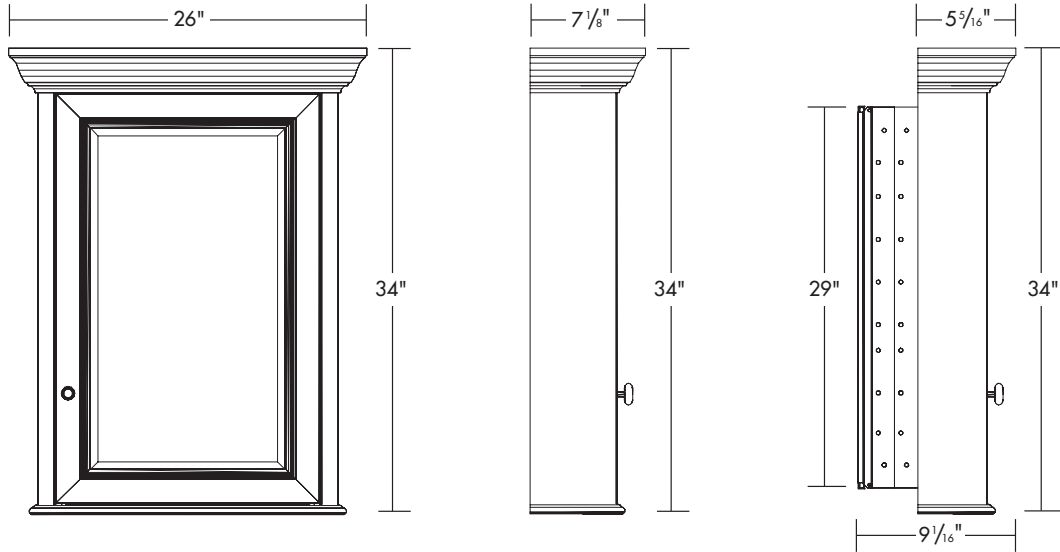

# FAIRHAVEN™

A white enamel finish lends unadorned, relaxed simplicity to the architectural lines of the cabinet.

Extending the styling of the Fairhaven collection, this incandescent sconce offers an adjustable light and is available in the same Chrome and Brushed Nickel finishes as the cabinet hardware.

The original Fairhaven™ cabinet by Robern offers the benefits and functionality of luxury storage. Available for surface- or recess-mount installation, our white enameled cabinets feature a 1/2" beveled mirror with a beaded door and a round Chrome or Brushed Nickel knob. Options include a safety-lock box for secure storage of personal items and an interior electrical outlet for convenient power. Coordinating incandescent sconces add to the cabinet's timeless appeal. Designed to complement the entire Fairhaven cabinetry collection, our mirrored cabinet offers a coordinated design solution for the casual, relaxed bath.

## CABINET DIMENSIONS

**MT20D4FHW**  
Surface – Mount

**MT20D6FHW**  
Semi-Recess – Mount

	Surface – Mount	Semi-Recess – Mount
<b>Overall Measurement</b>	<b>26" W x 34" H</b>	<b>26" W x 34" H</b>
<b>Rough Opening</b>		18 1/2" W x 29 1/4" H
4" Interior Depth	Chrome Knob	MT20D4FHW
	Chrome Knob Electrical Interior	MT20D4FHWE
	Brushed Nickel Knob	MT20D4FHBN
	Brushed Nickel Knob Electrical Interior	MT20D4FHBE
6" Interior Depth		MT20D6FHW
		MT20D6FHWE
		MT20D6FHBN
		MT20D6FHBE
Option	Safety-Lock box	SLB20D4FH
		SLB20D6FH