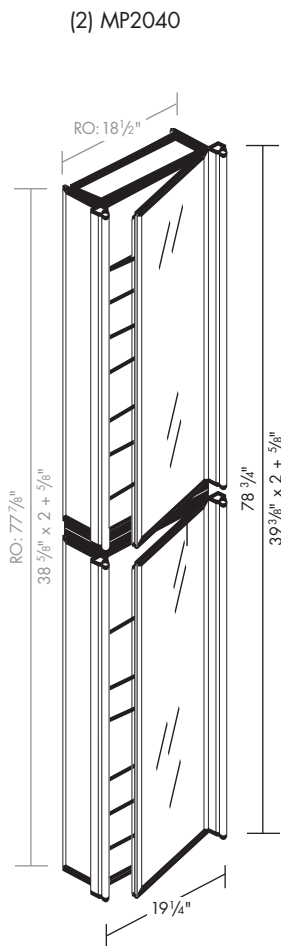

MP SERIES CABINETS

STACK FILLERS

MP Series Stack Fillers allow cabinets to be stacked vertically. The filler adds $\frac{5}{8}"$ to the height of the combined cabinets.