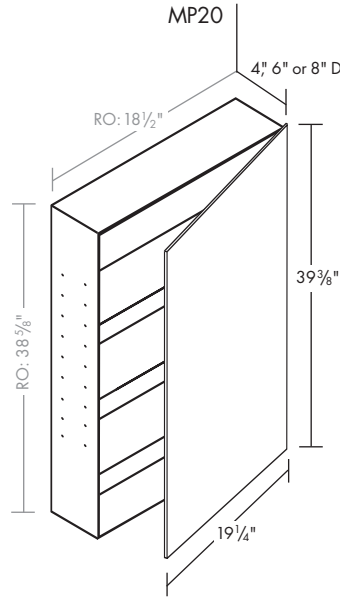

Adjustable clear glass shelves provide the flexibility needed to accommodate a variety of bathroom necessities.

170° HINGE SWING

Adjustable heavy-duty concealed hinges open a full 170°, offering convenient three-way adjustments as well as one of the widest swings available in a self-closing hinge. Right- or left-hinge adjustability.

robern.

MP SERIES FLAT CABINETS

	MP16	MP20	MP24
Overall Measurement	15 1/4" W x 39 3/8" H	19 1/4" W x 39 3/8" H	23 1/4" W x 39 3/8" H
Rough Opening	14 1/2" W x 38 5/8" H	18 1/2" W x 38 5/8" H	22 1/2" W x 38 5/8" H
4" Depth	MP16D4FBN MP16D4FPN MP16D4FBLE MP16D4FPLE MP16D4FBRE MP16D4FPRE	MP20D4FBN MP20D4FPN MP20D4FBLE MP20D4FPLE MP20D4FBRE MP20D4FPRE	MP24D4FBN MP24D4FPN MP24D4FBLE MP24D4FPLE MP24D4FBRE MP24D4FPRE
6" Depth	MP16D6FBN MP16D6FPN MP16D6FBLE MP16D6FPLE MP16D6FBRE MP16D6FPRE	MP20D6FBN MP20D6FPN MP20D6FBLE MP20D6FPLE MP20D6FBRE MP20D6FPRE	MP24D6FBN MP24D6FPN MP24D6FBLE MP24D6FPLE MP24D6FBRE MP24D6FPRE
8" Depth	MP16D8FBN MP16D8FPN MP16D8FBLE MP16D8FPLE MP16D8FBRE MP16D8FPRE	MP20D8FBN MP20D8FPN MP20D8FBLE MP20D8FPLE MP20D8FBRE MP20D8FPRE	MP24D8FBN MP24D8FPN MP24D8FBLE MP24D8FPLE MP24D8FBRE MP24D8FPRE