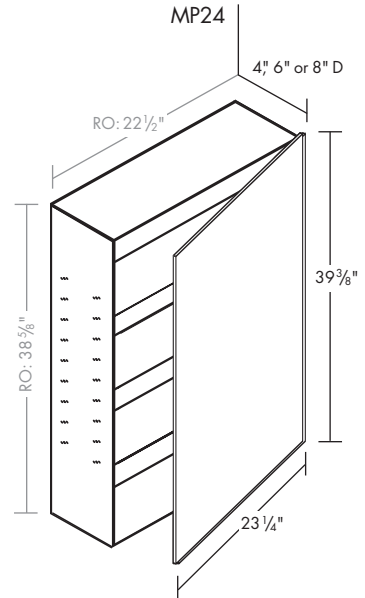

Adjustable clear glass shelves provide the flexibility needed to accommodate a variety of bathroom necessities.

170° HINGE SWING

Adjustable heavy-duty concealed hinges open a full 170°, offering convenient three-way adjustments as well as one of the widest swings available in a self-closing hinge. Right- or left-hinge adjustability.

robern.

MP SERIES FLAT CABINETS

	MP16	MP20	MP24
Overall Measurement	15 1/4" W x 39 3/8" H	19 1/4" W x 39 3/8" H	23 1/4" W x 39 3/8" H
Rough Opening	14 1/2" W x 38 5/8" H	18 1/2" W x 38 5/8" H	22 1/2" W x 38 5/8" H
4" Depth	MP16D4FBN MP16D4FPN MP16D4FBLE MP16D4FPLE MP16D4FBRE MP16D4FPRE	MP20D4FBN MP20D4FPN MP20D4FBLE MP20D4FPLE MP20D4FBRE MP20D4FPRE	MP24D4FBN MP24D4FPN MP24D4FBLE MP24D4FPLE MP24D4FBRE MP24D4FPRE
6" Depth	MP16D6FBN MP16D6FPN MP16D6FBLE MP16D6FPLE MP16D6FBRE MP16D6FPRE	MP20D6FBN MP20D6FPN MP20D6FBLE MP20D6FPLE MP20D6FBRE MP20D6FPRE	MP24D6FBN MP24D6FPN MP24D6FBLE MP24D6FPLE MP24D6FBRE MP24D6FPRE
8" Depth	MP16D8FBN MP16D8FPN MP16D8FBLE MP16D8FPLE MP16D8FBRE MP16D8FPRE	MP20D8FBN MP20D8FPN MP20D8FBLE MP20D8FPLE MP20D8FBRE MP20D8FPRE	MP24D8FBN MP24D8FPN MP24D8FBLE MP24D8FPLE MP24D8FBRE MP24D8FPRE