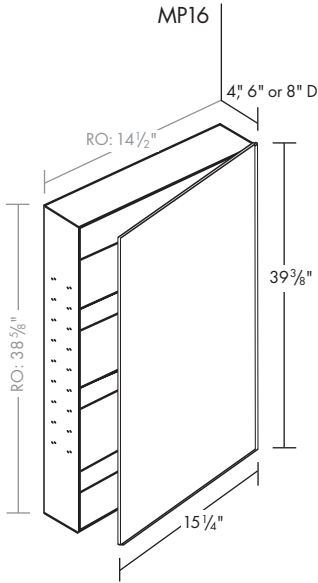

Adjustable clear glass shelves provide the flexibility needed to accommodate a variety of bathroom necessities.

170° HINGE SWING

Adjustable heavy-duty concealed hinges open a full 170°, offering convenient three-way adjustments as well as one of the widest swings available in a self-closing hinge. Right- or left-hinge adjustability.

robern.

MP SERIES FLAT CABINETS

	MP16	MP20	MP24
Overall Measurement	15 1/4" W x 39 3/8" H	19 1/4" W x 39 3/8" H	23 1/4" W x 39 3/8" H
Rough Opening	14 1/2" W x 38 5/8" H	18 1/2" W x 38 5/8" H	22 1/2" W x 38 5/8" H
4" Depth	MP16D4FBN MP16D4FPN MP16D4FBLE MP16D4FPLE MP16D4FBRE MP16D4FPRE	MP20D4FBN MP20D4FPN MP20D4FBLE MP20D4FPLE MP20D4FBRE MP20D4FPRE	MP24D4FBN MP24D4FPN MP24D4FBLE MP24D4FPLE MP24D4FBRE MP24D4FPRE
6" Depth	MP16D6FBN MP16D6FPN MP16D6FBLE MP16D6FPLE MP16D6FBRE MP16D6FPRE	MP20D6FBN MP20D6FPN MP20D6FBLE MP20D6FPLE MP20D6FBRE MP20D6FPRE	MP24D6FBN MP24D6FPN MP24D6FBLE MP24D6FPLE MP24D6FBRE MP24D6FPRE
8" Depth	MP16D8FBN MP16D8FPN MP16D8FBLE MP16D8FPLE MP16D8FBRE MP16D8FPRE	MP20D8FBN MP20D8FPN MP20D8FBLE MP20D8FPLE MP20D8FBRE MP20D8FPRE	MP24D8FBN MP24D8FPN MP24D8FBLE MP24D8FPLE MP24D8FBRE MP24D8FPRE