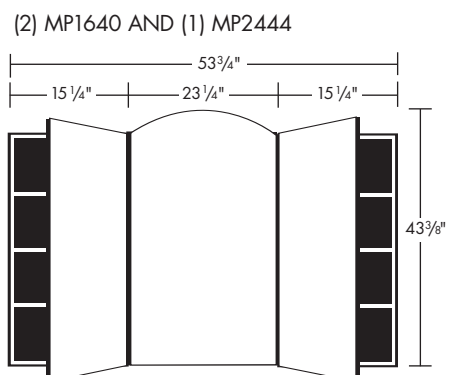

MP SERIES CABINETS

STACK FILLERS

MP Series Stack Fillers allow cabinets to be stacked vertically. The filler adds $\frac{5}{8}"$ to the height of the combined cabinets.

robern.