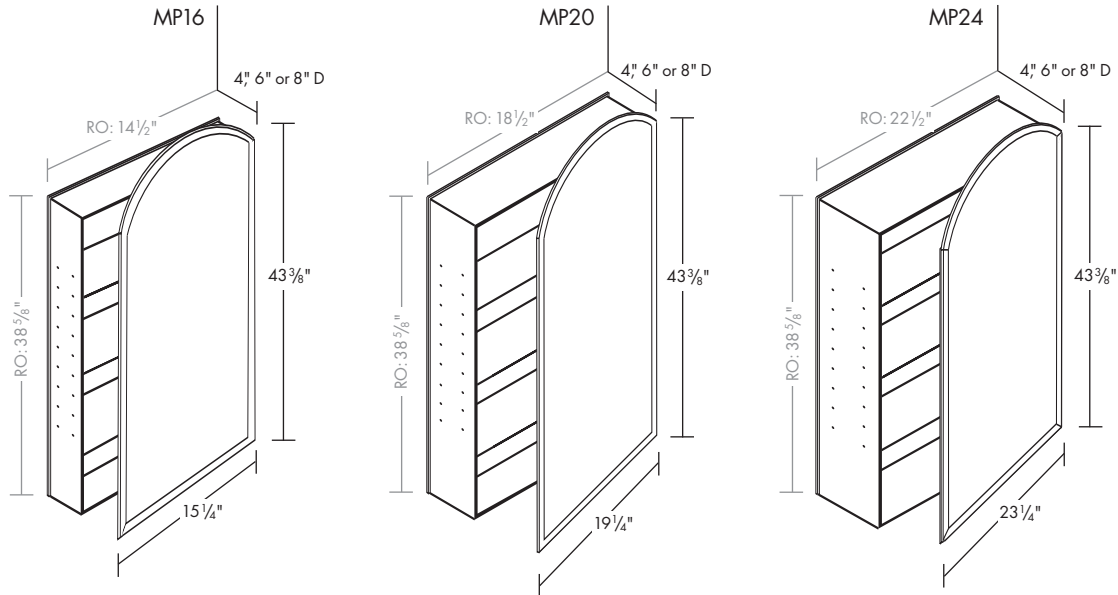

MP SERIES ARCH CABINETS

	MP16	MP20	MP24	
Overall Measurement	15 1/4" W x 43 3/8" H	19 1/4" W x 43 3/8" H	23 1/4" W x 43 3/8" H	
Rough Opening	14 1/2" W x 38 5/8" H	18 1/2" W x 38 5/8" H	22 1/2" W x 38 5/8" H	
4" Depth	Bevel/Left	MP16D4ABL	MP20D4ABL	MP24D4ABL
	Plain/Left	MP16D4APL	MP20D4APL	MP24D4APL
	Bevel/Right	MP16D4ABR	MP20D4ABR	MP24D4ABR
	Plain/Right	MP16D4APR	MP20D4APR	MP24D4APR
	Bevel/Left/Electric	MP16D4ABLE	MP20D4ABLE	MP24D4ABLE
	Plain/Left/Electric	MP16D4APLE	MP20D4APLE	MP24D4APLE
	Bevel/Right/Electric	MP16D4ABRE	MP20D4ABRE	MP24D4ABRE
	Plain/Right/Electric	MP16D4APRE	MP20D4APRE	MP24D4APRE
6" Depth	Bevel/Left	MP16D6ABL	MP20D6ABL	MP24D6ABL
	Plain/Left	MP16D6APL	MP20D6APL	MP24D6APL
	Bevel/Right	MP16D6ABR	MP20D6ABR	MP24D6ABR
	Plain/Right	MP16D6APR	MP20D6APR	MP24D6APR
	Bevel/Left/Electric	MP16D6ABLE	MP20D6ABLE	MP24D6ABLE
	Plain/Left/Electric	MP16D6APLE	MP20D6APLE	MP24D6APLE
	Bevel/Right/Electric	MP16D6ABRE	MP20D6ABRE	MP24D6ABRE
	Plain/Right/Electric	MP16D6APRE	MP20D6APRE	MP24D6APRE
8" Depth	Bevel/Left	MP16D8ABL	MP20D8ABL	MP24D8ABL
	Plain/Left	MP16D8APL	MP20D8APL	MP24D8APL
	Bevel/Right	MP16D8ABR	MP20D8ABR	MP24D8ABR
	Plain/Right	MP16D8APR	MP20D8APR	MP24D8APR
	Bevel/Left/Electric	MP16D8ABLE	MP20D8ABLE	MP24D8ABLE
	Plain/Left/Electric	MP16D8APLE	MP20D8APLE	MP24D8APLE
	Bevel/Right/Electric	MP16D8ABRE	MP20D8ABRE	MP24D8ABRE
	Plain/Right/Electric	MP16D8APRE	MP20D8APRE	MP24D8APRE

robern.