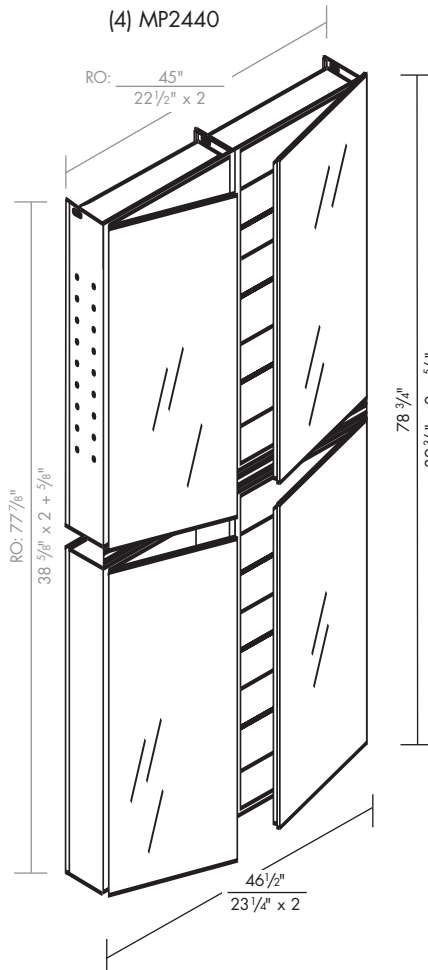

MP SERIES CABINETS

STACK FILLERS

MP Series Stack Fillers allow cabinets to be stacked vertically. The filler adds $\frac{5}{8}"$ to the height of the combined cabinets.