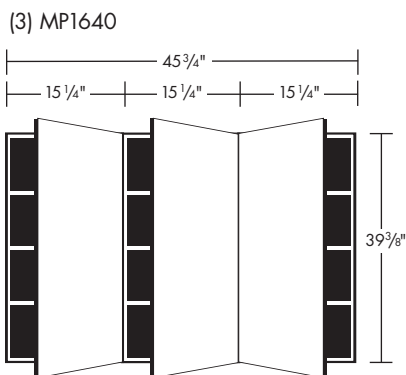

MP SERIES CABINETS

STACK FILLERS

MP Series Stack Fillers allow cabinets to be stacked vertically. The filler adds $\frac{5}{8}"$ to the height of the combined cabinets.

robern.