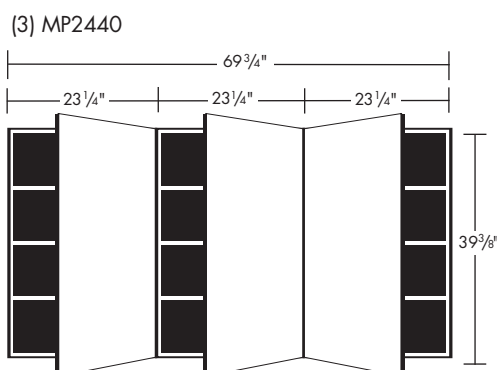

MP SERIES CABINETS

STACK FILLERS

MP Series Stack Fillers allow cabinets to be stacked vertically. The filler adds $\frac{5}{8}"$ to the height of the combined cabinets.

robern.