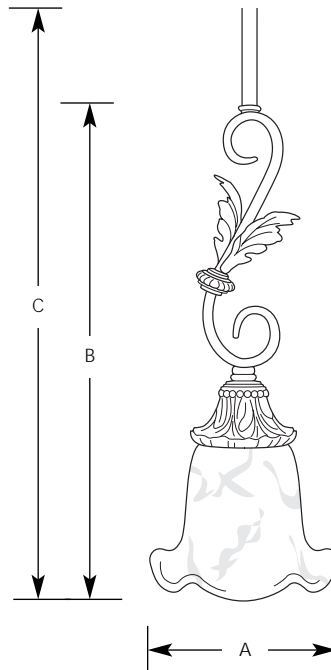

Type _____
 -02C
 P5120

Catalog No.	Finish		Lamping	Dimensions (Inches)		
	Golden	Brandy		A	B	C
P5120	-02C		1 (m) 100w	6-1/4	15-1/2	73

Specifications:

General

- Venetian marble glass shade
- Scrolled serf accent
- Two 12" and two 15" matching stem sections supplied with concealed connectors
- Steel construction
- Companion fixtures: Chandeliers, hall and foyer, ceiling fan, close to ceiling, and bath and vanity units

Electrical

- Pre-wired
- Ceramic medium based socket
- 10 feet of wire supplied

Labeling

- UL-CUL listed

Mounting

- Ceiling stem mounting
- Hang straight swivel furnished for sloped ceilings
- Mounting strap for outlet box included
- Canopy covers a standard 4" hexagonal recessed outlet box
- Threaded socket ring secures glass