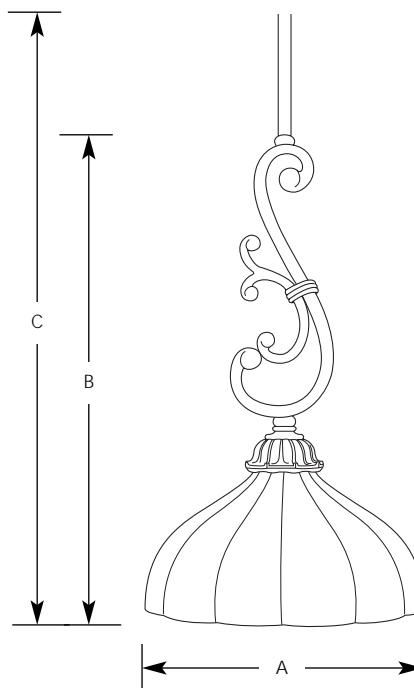

Type \_\_\_\_\_  
 -02C  
 P5118

Catalog No.	Finish	Lamping	Dimensions (Inches)		
	Golden Brandy Crackle		A	B	C
P5118	-02C	1 (m) 100w	10	17	74

**Specifications:**

General

- Washed amber scavo glass shade
- Scrolled serf accent
- Two 12" and two 15" matching stem sections supplied with concealed connectors
- Steel construction
- Companion fixtures: Chandeliers, hall and foyer, table lamp, and close to ceiling units

- Mounting strap for outlet box included
- Canopy covers a standard 4" hexagonal recessed outlet box
- Threaded socket ring secures glass

Electrical

- Pre-wired
- Ceramic medium based socket
- 10 feet of wire supplied

Labeling

- UL-CUL listed

Mounting

- Ceiling stem mounting
- Hang straight swivel furnished for sloped ceilings