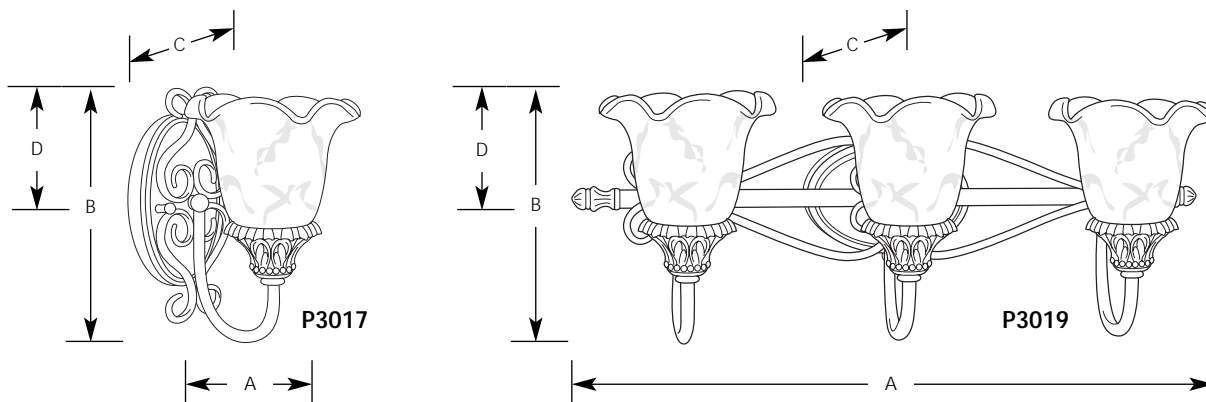

- Type _____
 -02
 P3017
 P3018
 P3019
 P3020

Catalog No.	Finish	Lamping	Dimensions (Inches)			
	Golden Brandy		A	B	C	D
P3017	-02	1 (m) 100w	6	10	8	4-3/4
P3018	-02	2 (m) 100w	18	9-1/2	8-1/8	4
P3019	-02	3 (m) 100w	25	9-1/2	8-1/8	4
P3020	-02	4 (m) 100w	34	9-1/2	8-1/8	4

Specifications:

General

- Venetian marble glass shades
- Scrolled arm supports
- Oval back plate
- Steel construction
- Companion fixtures: Chandeliers, hall and foyer, ceiling fan, pendant and close to ceiling units

Mounting

- Wall mounted
- Mounting strap for outlet box included
- Canopy covers a standard 4" hexagonal recessed outlet box
- Threaded socket ring secures glass

Electrical

- Pre-wired
- Ceramic medium based sockets