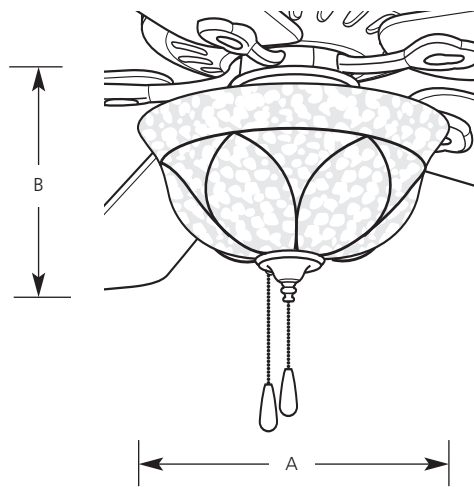

Type \_\_\_\_\_  
 -33 -44  
 P2626

Catalog No.	Finish		Dimensions (Inches)	
	Cobble-stone	Oxford Silver	A	B
P2626	-33	-44	11-1/8	6-3/4

**Specifications:**

General

- Etched alabaster glass bowl with wire form insert
- Pull chain is antique brass with a walnut fob.
- Utilizes (2) 60-watt candelabra based lamps

Electrical

- Candelabra phenolic sockets
- Quick connect wiring to fan
- Prewired

Labeling

- UL listed

Mounting

- Universal - use with any indoor fan with a 1/4" IPS light kit mount