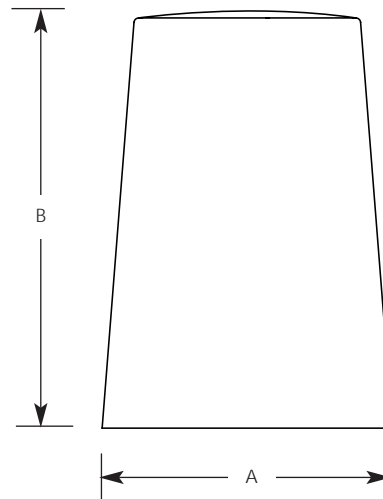

Type _____
 -19 -31 -33 -44 -46 -50 -86
 P8709

Catalog No.	Finish							Dimensions(Inches)	
	Roman Bronze	Brushed Nickel	Cobble-stone	Oxford Silver	Weathered Bronze	Golden Baroque	Burnished Chestnut	A	B
P8709	-19	-31	-33	-44	-46	-50	-86	2-7/8	3-3/8

Specifications:

General

- Shield to convert most wall & chain hung lanterns to a sky friendly fixture
- When installed no light is emitted above 45 degrees
- For A19 lamps mounted in a downward position (base up)
- Available to match most lantern finishes.

Mounting

- A high heat gasket is affixed to the top of the shield which slides over the base of the lamp
- Lamp and shield are installed as a unit

Other

- Patent Pending