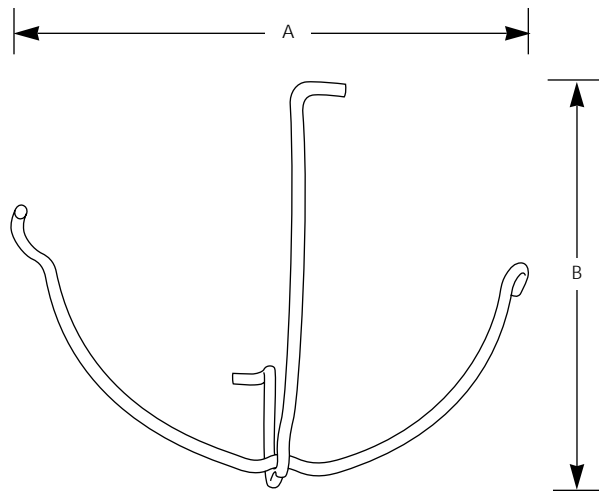

Incandescent

**Accessory**  
Wire Guard

**Outdoor**

Type \_\_\_\_\_  
-33 -44  
P8668

Catalog No.	Finish		Dimensions (Inches)	
	Cobble-stone	Oxford Silver	A	B
P8668	-33	-44	8-3/8	4

**Specifications:**

General

- Solid Brass material
- Expects G-40 lamp
- Accessory wire guard
- Companion fixtures: wall mount and post

Mounting

- snaps into die cast roof of P5454 and P5654

Progress Lighting  
Post Office Box 5704  
Spartanburg, South Carolina  
29304-5704