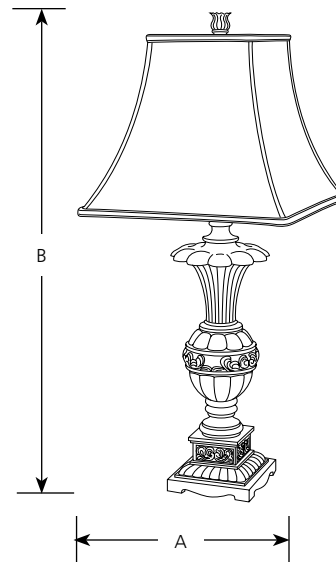

Type \_\_\_\_\_  
 -26C  
 P8575

Catalog No.	Finish Riviera Crackle	Lamping	Dimensions (Inches)	
			A	B
P8575	-26C	1 (m) 100w	14	31-3/4

**Specifications:**

General

- Cast resin column table lamp with carved leaf details and footed square base
- Hand painted Riviera Crackle finish
- Buttercream linen fabric shade
- Companion fixtures: Chandeliers, hall & foyer, wall bracket, close to ceiling, and bath & vanity

Electrical

- Pre-wired
- 8' cord and plug
- Medium based phenolic socket
- On/Off switch

Labeling

- UL-CUL listed

Mounting

- Table mount