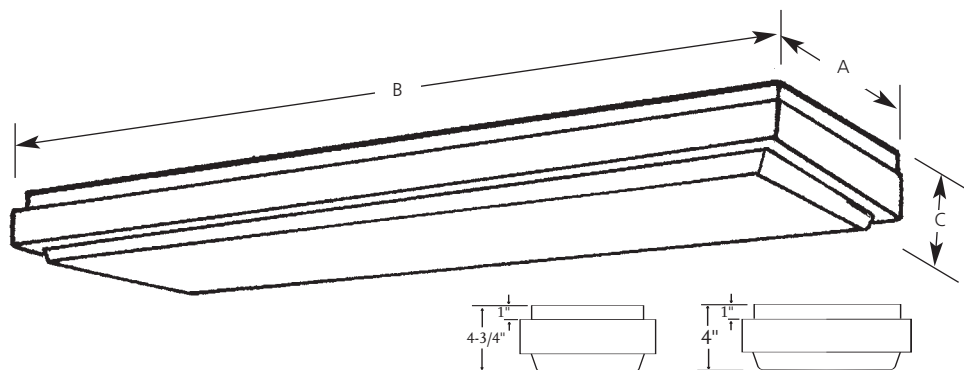

Type \_\_\_\_\_

-35ES

P7286

P7287

P7288

Catalog No.	Finish Oak	Lamping	Dimensions (Inches)		
			A	B	C
P7286	-35ES	2-FB34/6	25-1/4	25-3/4	4-3/4
P7287	-35ES	2-F34T12	11	49-1/2	4-3/4
P7288	-35ES	4-F34T12	17	49-1/2	4-3/4

**Specifications:**

General

- Natural finish oak frame with an acrylic drop dish diffuser
- Lift and shift removal for relamping and servicing
- Regressed reveal gives floating effect
- White steel chassis
- Sockets metal backed
- Easily removable cover for ballast access
- Recommend energy saving T12 lamps