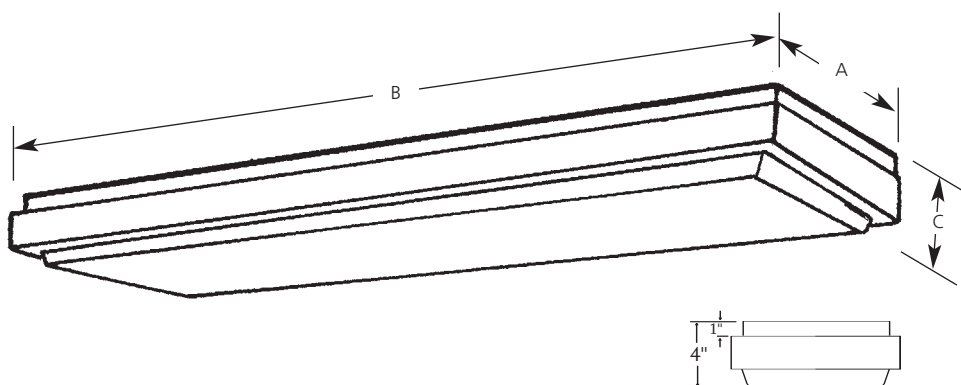

Linear Fluorescent

**Drop Opal in
Solid Oak Frame
Electronic Ballasts**

Modular Fluorescent

Type _____
-35EB
P7287 ☐
P7288 ☐

Catalog No.	Finish	Lamping	Dimensions (Inches)		
	Oak		A	B	C
P7287	-35EB*	2-F32T8	11	49-1/2	4-3/4
P7288	-35EB	4-F32T8	17	49-1/2	4-3/4

Specifications:

General

- Natural finish oak frame with an acrylic drop dish diffuser
- Lift and shift removal for relamping and servicing
- Regressed reveal gives floating effect
- White steel chassis
- Sockets metal backed
- Easily removable cover for ballast access
- Utilizes T8 lamps for electronic ballasts

Mounting

- Ceiling mounted
- Covers any outlet box

Electrical

- 120V HPF electronic ballasts (277V available on request)
- Bi-pin twist in lamp holders

Labeling

- UL-CUL listed

* Non-stock item