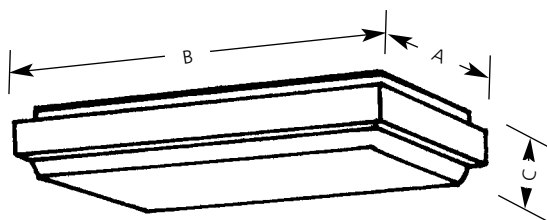

Type _____

-30ES

P7262

P7263

P7264

Catalog No.	Finish White	Lamping	Dimensions (Inches)		
			A	B	C
P7262	-30ES	2-FB34/6	24-1/2	24-1/2	4-1/2
P7263	-30ES	2-F34T12	12-1/2	49	4-1/2
P7264	-30ES	4-F34T12	16	49	4-1/2

Specifications:

General

- Frame is White (-30) vinyl on steel
- White acrylic drop dish diffuser
- Lift and shift removal of frame and diffuser for relamping and servicing
- Regressed reveal gives floating effect
- White steel chassis
- Sockets metal backed
- Easily removable cover for ballast access
- Recommend energy saving T12 lamps