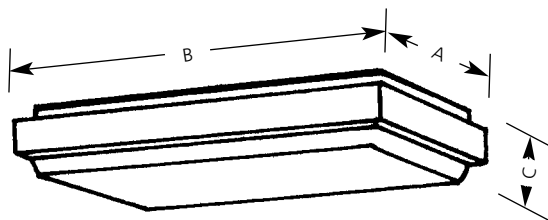

Type _____

-30EB*

P7262

P7263

P7264

Catalog No.	Finish White	Lamping	Dimensions (Inches)		
			A	B	C
P7262	-30EB*	2-FB32T8	24-1/2	24-1/2	4-1/2
P7263	-30EB*	2-F32T8	12-1/2	49	4-1/2
P7264	-30EB*	4-F32T8	16	49	4-1/2

Specifications:

General

- Frame is White (-30) vinyl on steel
- White acrylic drop dish diffuser
- Lift and shift removal of frame and diffuser for relamping and servicing
- Regressed reveal gives floating effect
- White steel chassis
- Sockets metal backed
- Easily removable cover for ballast access
- Utilizes T8 lamps for electronic ballasts