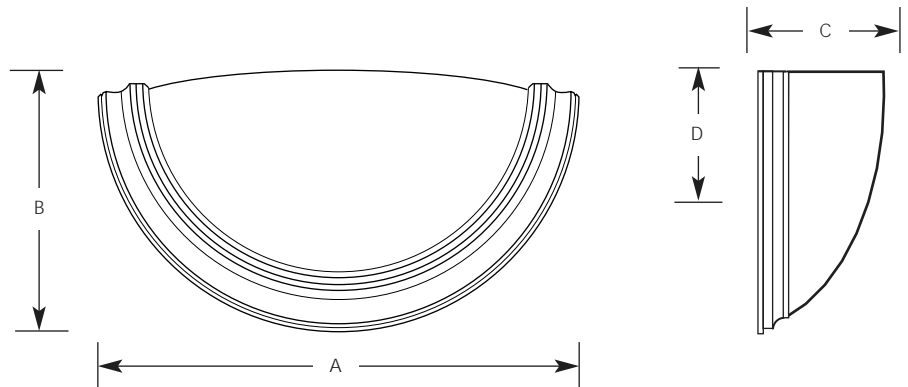

Compact Fluorescent

**Eclipse Collection**  
Electronic Ballast

**Sconce**

Type \_\_\_\_\_  
 -10EB -13EB  
 P7168

Catalog No.	Finish		Lamping	Dimensions (Inches)			
	Polished Brass	Brushed Steel		A	B	C	D
P7168	-10EB	-13EB	1-26w Quad CF (4-pin)	15-1/4	7-1/2	4	3

**Specifications:**

General

- White Opal glass (7168)
- Plated finish on steel (-10 and -13 finish)
- Open top design
- Meets Americans with Disabilities Act
- Electronic HPF ballast
- 120V to 277V ballast
- Companion fixtures: hall & foyer, close to ceiling