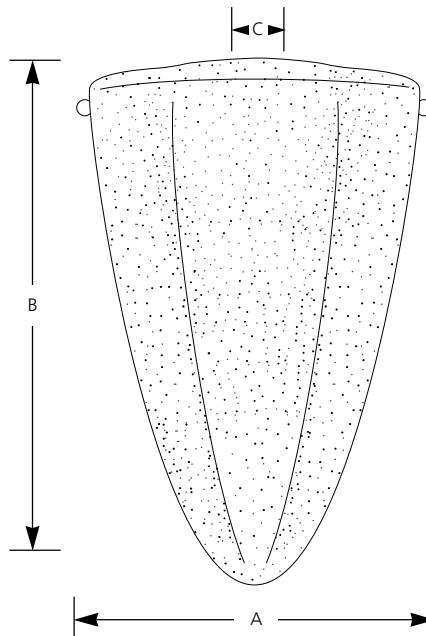

Type \_\_\_\_\_

-01

P7135

Catalog No.	Finish	Lamping	Dimensions (Inches)		
	Unfinished		A	B	C
P7135	-01	2-13w Twin CF	8-1/2	12	4

**Specifications:**

General

- White distressed glass
- Golden Baroque (-50) and Vintage Gold (-73) ball knobs included
- Steel backplate construction
- Magnetic HPF ballast
- Meets Americans with Disabilities Act (Maximum 4" projection)
- Companion fixtures: Chandeliers, Hall and Foyer, and Close to Ceiling

Mounting

- Vertical wall mount
- Covers outlet box
- Back plate is 4-1/2" wide, 7-3/16 high
- Mounting hardware provided

Electrical

- Magnetic 120 volt HPF ballast
- GX23 base two pin socket

Labeling

- UL-CUL listed
- ADA compliant