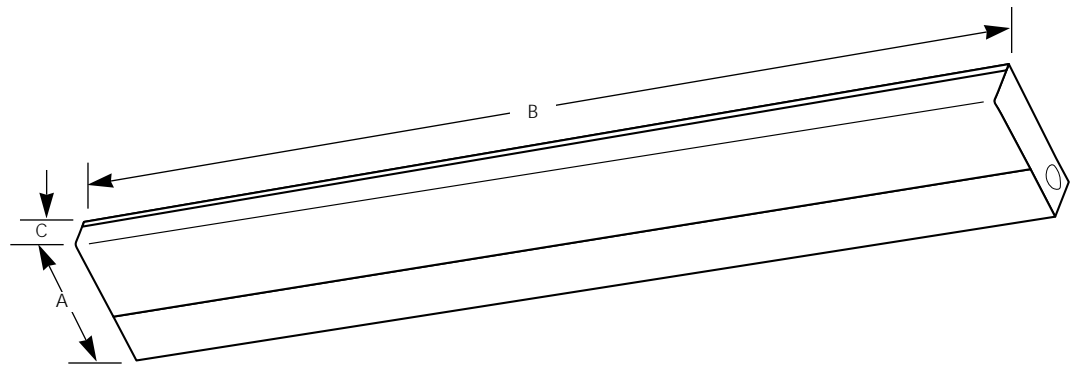

Catalog No.	Finish	Lamping	Dimensions (Inches)		
	White		A	B	C
P7014	-30	2-F8T5	5	24-3/8	1
P7015	-30	1-F8T5 & 1-F13T5	5	33-3/8	1
P7016	-30	2-F13T5	5	42-3/8	1

Specifications:

General

- Trim, energy efficient fluorescent
- White baked enamel housing
- White acrylic diffuser
- Diffuser snaps securely without the use of tools
- Steel chassis and ballast cover