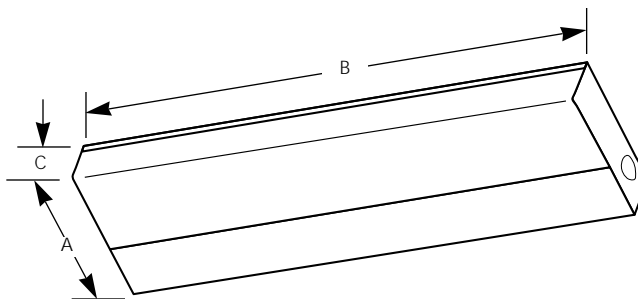

Type	_____	
	-30	-30EB
P7010	<input type="checkbox"/>	<input type="checkbox"/>
P7011	<input type="checkbox"/>	<input type="checkbox"/>

Catalog No.	Finish		Starter Switch	Lamping	Dimensions (Inches)		
	White	White			A	B	C
P7010	-30	-30EB*	Yes	1-F13T5	5	21	1
P7011	-30	-30EB*	No	1-F13T5	5	21	1

Specifications:

General

- Trim, energy efficient fluorescent
- White baked enamel housing
- White acrylic diffuser
- Diffuser snaps securely without the use of tools
- Steel chassis and ballast cover

Mounting

- Flush mounted under cabinets and shelves, over a desk, in a kitchen or work area
- 1/2" KO's in ends for continuous row mounting or end electrical feed
- 1/2" KO in back for electrical feed
- Keyhole slots on top for ease of mounting