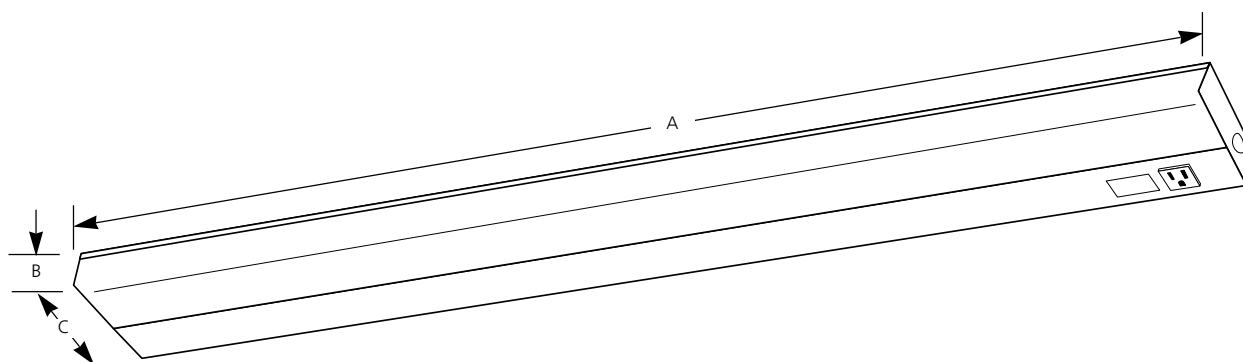

Fluorescent

Standard
White Diffuser
Standard Ballast

Undercabinet

Type _____
-30
P7008

Catalog No.	Finish	Lamping	Dimensions (Inches)		
	White		A	B	C
P7008	-30	F30T12	36	1-3/4	5-1/4

Specifications:

General

- Trim, energy efficient fluorescent
- White baked enamel housing
- White acrylic diffuser
- Diffuser snaps securely without the use of tools
- Steel chassis and ballast cover

Electrical

- Standard 120V NPF ballast on P7008-30
- K.O. for switch and G.C.O. (P8608-30 accessory)

Labeling

- UL-CUL damp location listed

Mounting

- Flush mounted under cabinets and shelves, over a desk, in kitchen or work area
- End KO's for continuous row mounting