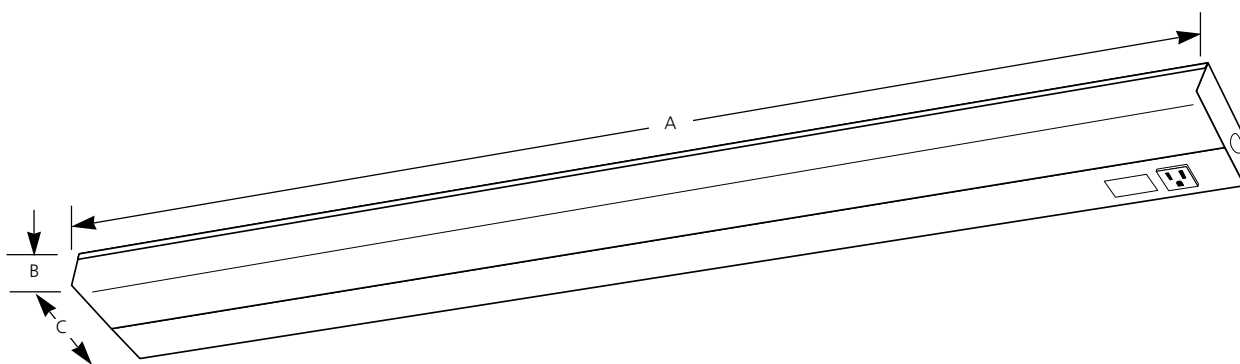

Progress Lighting
Post Office Box 5704
Spartanburg, South Carolina
29304-5704

www.progresslighting.com

Rev. 3/01

Fluorescent

Standard
White Diffuser
Electronic Ballast

Undercabinet

Type _____
-30EB
P7008

Catalog No.	Finish	Lamping	Dimensions (Inches)		
	White		A	B	C
P7008	-30EB	F25T8	36	1-3/4	5-1/4