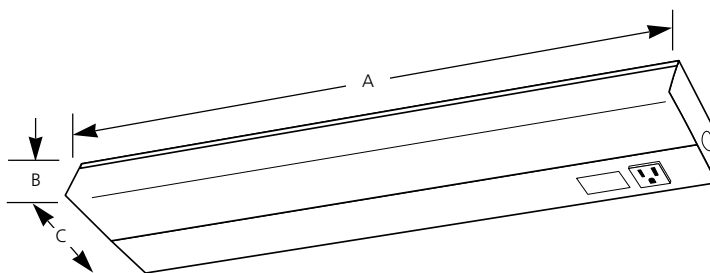

Fluorescent

Standard
White Diffuser

Undercabinet

Type _____
-30
P7006

Catalog No.	Finish	Lamping	Dimensions (Inches)		
	White		A	B	C
P7006	-30	F15T12	18	1-3/4	5-1/4

Specifications:

General

- Trim, energy efficient fluorescent
- White baked enamel housing
- White acrylic diffuser
- Diffuser snaps securely without the use of tools
- Steel chassis and ballast cover

Electrical

- Standard 120V NPF ballast
- K.O. for switch and G.C.O. (P8608-30 accessory)

Labeling

- UL-CUL damp location listed

Mounting

- Flush mounted under cabinets and shelves, over a desk, in kitchen or work area
- End KO's for for continuous row mounting