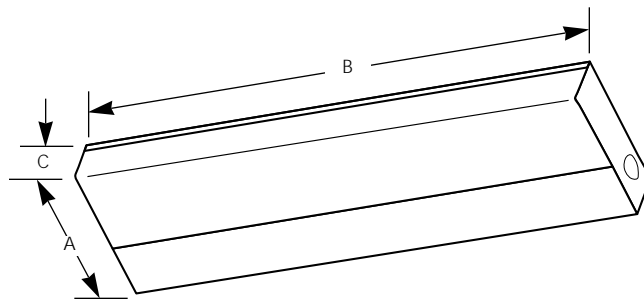

Fluorescent

Slim 1"
White Diffuser

Undercabinet

Type _____
-30
P7004

| Catalog No. | Finish White | Lamping | Dimensions (Inches) | | |
|-------------|-----------------|---------|---------------------|----|---|
| | | | A | B | C |
| P7004 | -30 | 1-F8T5 | 4-1/2 | 12 | 1 |

Specifications:

General

- Trim, energy efficient fluorescent
- White baked enamel housing
- White acrylic diffuser
- Diffuser snaps securely without the use of tools
- Steel chassis and ballast cover

Electrical