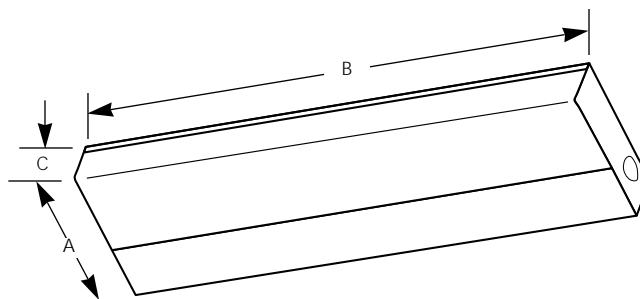

Fluorescent

Slim 1"
White Diffuser

Undercabinet

Type _____
-30
P7000

Catalog No.	Finish White	Lamping	Dimensions (Inches)		
			A	B	C
P7000	-30	1-F8T5	4-1/2	12	1

Specifications:

General

- Trim, energy efficient fluorescent
- White baked enamel housing
- White acrylic diffuser
- Diffuser snaps securely without the use of tools
- Steel chassis and ballast cover

Electrical

- Standard 120v NPF ballast
- Starter switch furnished
- KO for G.C.O. (P8608-30 accessory)

Labeling

- UL-CUL damp location listed

Mounting

- Flush mounted under cabinets and shelves, over a desk, in a kitchen or work area
- 1/2" KO's in ends for continuous row mounting or end electrical feed
- 1/2" KO in back for electrical feed
- Keyhole slots on top for ease of mounting