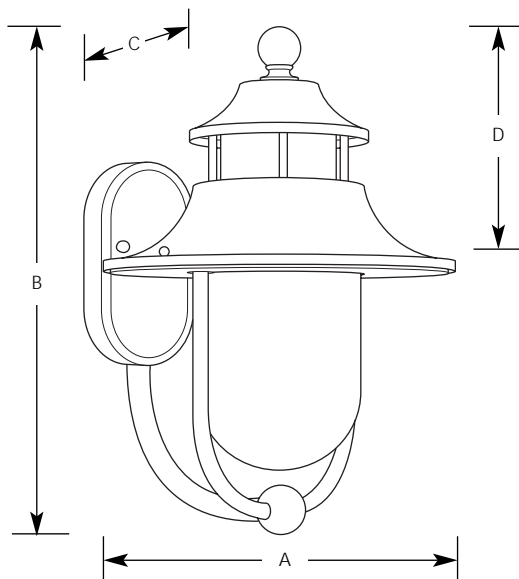

Type _____
 -50STR -71STR
 P5679

Catalog No.	Finish		Lamping	Dimensions (Inches)			
	Golden Baroque	Gilded Iron		A	B	C	D
P5679	-50STR	-71STR	1-4pin 26/32 CF Spiral or Triple tube	11	16-1/4	11-7/8	6-5/8

Specifications:

General

- Etched water glass screws in place
- Uplight glow through top glass
- Hand painted golden baroque (-50) or gilded iron (-71) finishes
- Aluminum construction
- Matching post top lantern
- Energy Star certified

Electrical

- Prewired
- 4 pin GX24q-3 socket
- 120v NPF electronic ballast
- Unit will start down to 0 degrees F
- Integral photocell turns unit off during daytime

Mounting

- Wall mount
- Wall bracket covers a standard recessed 4" octagonal outlet box
- Mounting hardware included