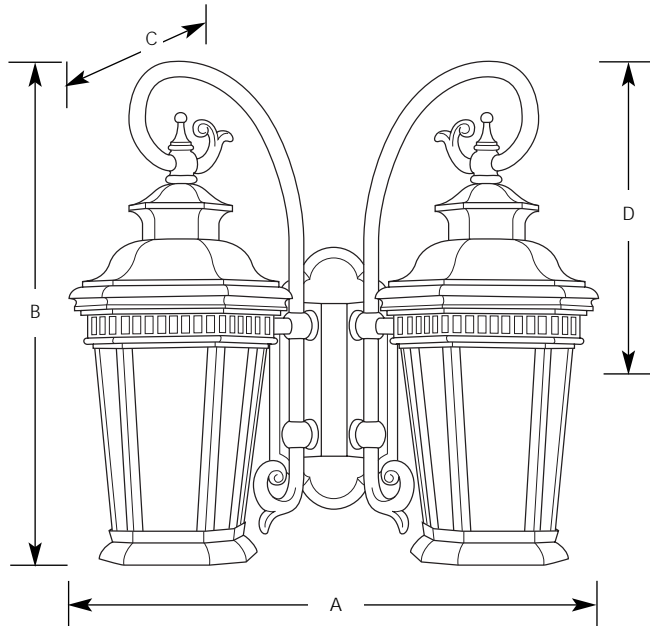

Type _____
 -71 -86
 P5634

Catalog No.	Finish		Lamping	Dimensions (Inches)			
	Gilded Iron	Burnished Chestnut		A	B	C	D
P5634	-71	-86	2 (m) 100w	15-3/4	15-1/2	8-3/8	10

Specifications:

General

- Opaque white art glass on -71 finish
- Water seedy glass on -86 finish
- Twin lanterns on a single back plate
- Hand painted finishes
- Die cast aluminum construction
- Matching chain hung, wall mount, and post top units available

Electrical

- Prewired
- Medium based ceramic sockets
- Nickel plated brass screw shell

Labeling

- UL-CUL wet location listed

Mounting

- Wall mounted
- Back plate covers a standard 4" hexagonal recessed outlet box
- Back plate in 4-1/2" w, 7" h.
- Mounting hardware furnished