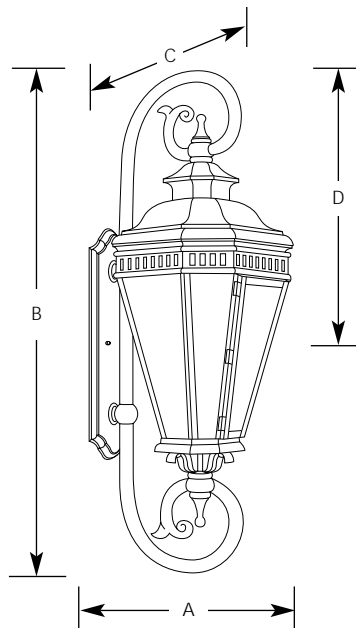

Type _____
 -71STR
 P5632

Catalog No.	Finish	Lamping	Dimensions (Inches)			
	Brushed Nickel		A	B	C	D
P5632	-71STR	1 26/32/42 Triple CFL	12	38-1/2	15	20-7/8

Specifications:

General

- Opaque Art glass panels
- Hinged door for relamping
- Hand painted finish
- Cast aluminum construction
- Matching post top unit available

Mounting

- Wall Mount
- Covers a recessed standard 4" hexagonal outlet box
- Includes mounting hardware
- Back plate is 4-1/2" w x 18" h

Electrical

- Prewired
- 120/277v electronic HPF ballast accepts 26w, 32w or 42w compact fluorescent triple tube lamp
- Installed photocell for on at night and off at dawn operation
- GX24q3 socket