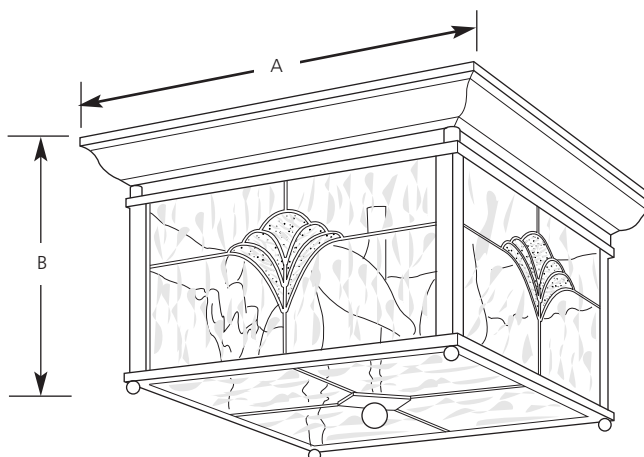

Type _____
 -50
 P5596

Catalog No.	Finish Golden Baroque	Lamping	Dimensions (Inches)	
			A	B
P5596	-50	3 (c) 60w	10-7/8 sq.	6-5/8

Specifications:

General

- Tiffany glass panels with lead free solder
- Combination clear beveled, seeded, and water pattern glass panels
- Traditional Style
- Hand painted finish
- Powder coat base finish
- Die cast aluminum construction
- Solid Brass interior components
- Removable bottom glass panels for easy re-lamping
- Companion fixtures: Wall and Post mount lanterns

Mounting

- Flush mount ceiling
- Covers outlet box
- Mounting strap for outlet box included
- Canopy 10-7/8" sq.

Electrical

- Candelabra base sockets
- Non-ferrous candle covers painted to match exterior finish
- Pre-wired