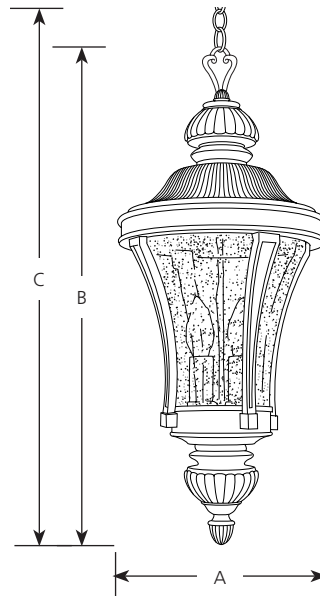

Type \_\_\_\_\_  
 -71 -77  
 P5538

Catalog No.	Finish		Lamping	Dimensions (Inches)		
	Gilded Iron	Forged Bronze		A	B	C
P5538	-71	-77	3 (c) 60w	10	23-3/4	63

**Specifications:**

General

- Cast Aluminum decorative roof
- Water seeded glass
- Hand painted finish
- Three feet of matching 9 gauge chain supplied
- Matching wall and post top units available

Electrical

- Prewired
- 15 feet of wire
- Candelabra based sockets

Labeling

- UL-CUL listed

Mounting

- Ceiling mount
- Canopy covers standard 4" octagonal recessed outlet box
- Box mounting hardware supplied