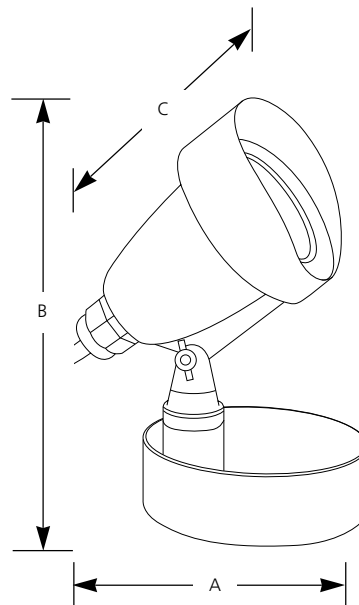

Type _____
 -31
 P5227

Catalog No.	Finish Black	Lamping	Dimensions (Inches)		
			A	B	C
P5227	-31	1-12v 20w MR16	4	6	7

Specifications:

General

- Low voltage (12v)
- Non metallic pond light
- Base accepts gravel for ballast
- Maximum submersible depth is 24"
- Clear and frosted lenses are included

Mounting

- In bottom of pond – maximum depth 24"

Electrical

- 20 feet of wire to connect to feeder
- GU5.3 bi-pin socket
- Recommend P8673-31R connectors or equal
- Units must be wired to an approved transformer of proper capacity