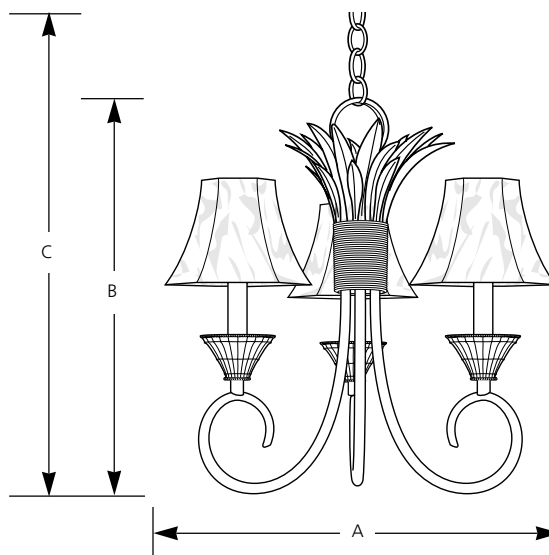

Type _____

-27

P4342

Catalog No.	Finish Golden Umber	Lamping	Dimensions (Inches)		
			A	B	C
P4342	-27	3 (c) 60w	18	17-1/4	91

Specifications:

General

- Includes Faux Leather shades to reduce lamp glare
- Ideal for breakfast nook
- Transitional style
- Hand painted finish
- Leaf and wrap detail
- Unique tubing and wrap details
- Cast bobèche to simulate ratan style
- Includes six feet of 9 gauge chain
- Companion fixtures: Foyer, wall bracket, bath and vanity

Mounting

- Chain-hung ceiling
- Covers outlet box
- Mounting strap for outlet box included
- Canopy 5" dia.

Electrical

- 15 feet of wire
- Candelabra base sockets
- Candle sleeves finished to match fixture
- Pre-wired