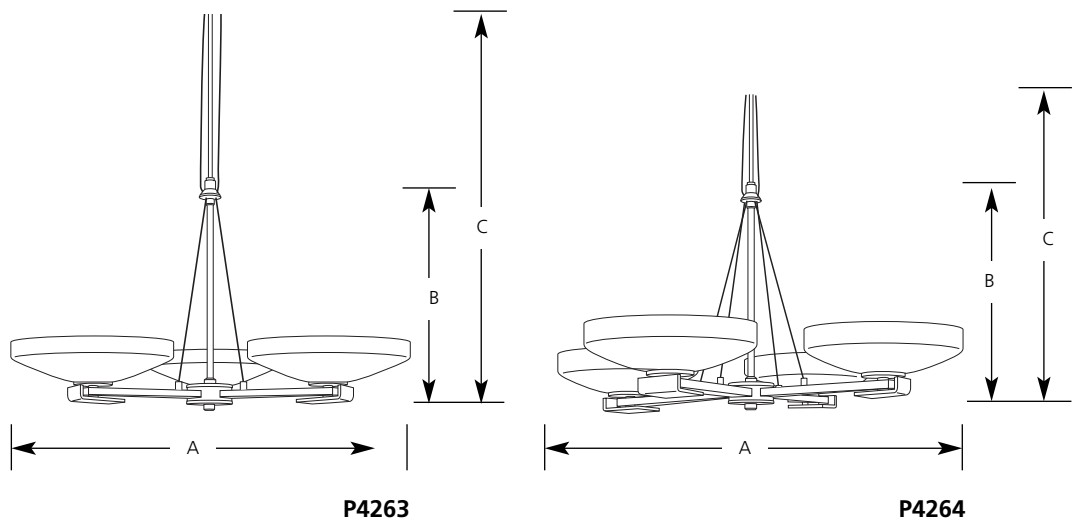

Type _____
 -09
 P4263
 P4264

Catalog No.	Finish Brushed Nickel	Lamping	Dimensions (Inches)		
			A	B	C
P4263	-09	6 (c) 60w	24-1/2	14-3/4	180
P4264	-09	8 (c) 60w	27-1/2	14-3/4	144

Specifications:

General

- Shallow opal etched bowls (each contains two lamps)
- Minimalist linear styling
- Single tier – P4263 has 3 bowls, 6 lamps; P4264 has 4 bowls, 8 lamps
- Brushed nickel plated finish
- Steel construction
- 13 feet of aircraft cable supplied on P4263, 10 feet on P4264
- Companion fixtures: Hall and foyer, chandelier, pendant, close to ceiling, wall brackets, and bath and vanity

Mounting

- Ceiling mounted on aircraft cable
- Canopy covers a standard 4" hexagonal outlet box
- Mounting hardware is included

Electrical

- Pre-wired
- 15 feet of wire supplied for P4263, 12 feet for P4264
- Phenolic candelabra base sockets