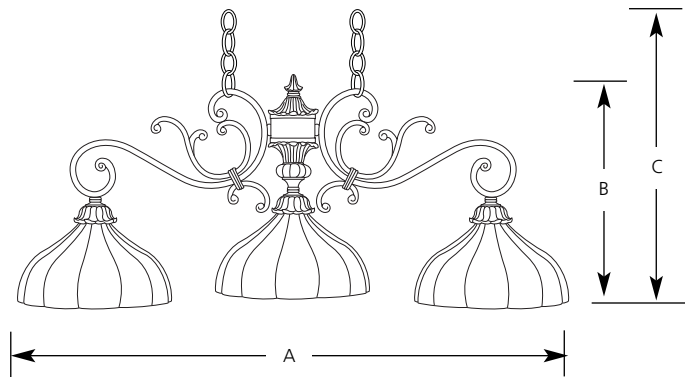

Type \_\_\_\_\_  
-02C  
P4259

Catalog No.	Finish	Lamping	Dimensions (Inches)		
	Golden Brandy Crackle		A	B	C
P4259	-02C	3 (c) 60w	36-3/8	14	89

**Specifications:**

General

- Washed amber scavo glass shades
- Linear style
- Scroll serf suspended arms
- Hand painted finish
- 6 feet of 9 gauge chain supplied.
- Companion chandelier, hall and foyer, close to ceiling, table lamp, and wall bracket units

Electrical

- Phenolic candelabra based sockets
- 15 feet of wire
- Pre-wired

Labeling

- UL-CUL listed

Mounting

- Ceiling chain mounted
- Canopy covers a standard 4" hexagonal outlet box
- Mounting strap for outlet box included