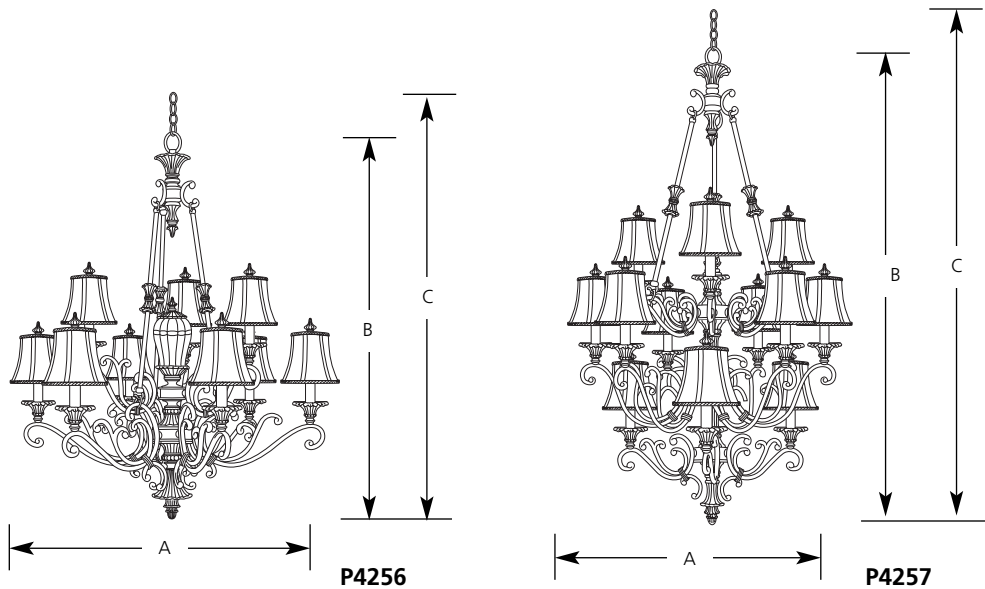

Type \_\_\_\_\_  
 -02C  
 P4256   
 P4257   
 P4258

Catalog No.	Finish Golden Brandy Crackle	Lamping	Dimensions (Inches)		
			A	B	C
P4256	-02C	9 (c) 60w plus 1 (c) 25W	34	41	164
P4257	-02C	12 (c) 60w	29-3/4	52-1/4	153
P4258	-02C	15 (c) 60w plus 1 (c) 25w	42-1/4	58-1/8	177

**Specifications:**

General

- Scroll serf suspended arms
- P4256 and P4258 includes carmel silk shades
- P4257 does not come with shades
- Accessory P8687-01 carmel silk shades available for the above.
- Center column shade on P4256 is washed amber scavo glass
- P4256 is two tiers (6+3) with center column with a light
- P4257 is three tiers (3+6+3) and P4258 is three tiers (6+6+3)
- Hand painted finish
- 10 feet of 9 gauge chain supplied on P4256, 10 feet of 6 gauge on P4257 and P4258
- Companion chandelier, hall and foyer, close to ceiling, table lamp, and wall bracket units

Mounting

- Ceiling chain mounted
- Canopy covers a standard 4" hexagonal outlet box
- Mounting strap for outlet box included

Electrical

- Phenolic candelabra based sockets
- 15 feet of wire
- Pre-wired

Labeling