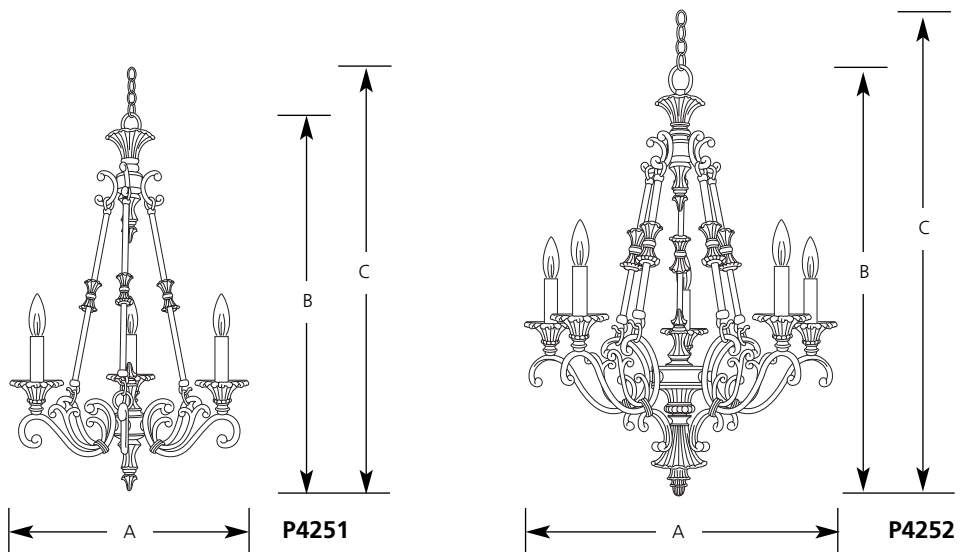

Type _____
-02C
P4251
P4252
P4253

Catalog No.	Finish Golden Brandy Crackle	Lamping	Dimensions (Inches)		
			A	B	C
P4251	-02C	3 (c) 60w	18-1/4	29	104
P4252	-02C	5 (c) 60w	24-1/4	30-1/2	106
P4253	-02C	6 (c) 60w plus 1 (c) 25w	28	35-1/2	110

Specifications:

General

- Scroll serf suspended arms
- P4253 includes carmel silk shades
- P4251 and P4252 do not come with shades
- Accessory P8687-01 carmel silk shades available for the above.
- Center column shade on P4253 is washed amber scavo glass
- Hand painted finish
- 6 feet of 9 gauge chain supplied
- Companion chandelier, hall and foyer, close to ceiling, table lamp, and wall bracket units

Mounting

- Ceiling chain mounted
- Canopy covers a standard 4" hexagonal outlet box
- Mounting strap for outlet box included

Electrical

- Phenolic candelabra based sockets
- 15 feet of wire
- Pre-wired

Labeling