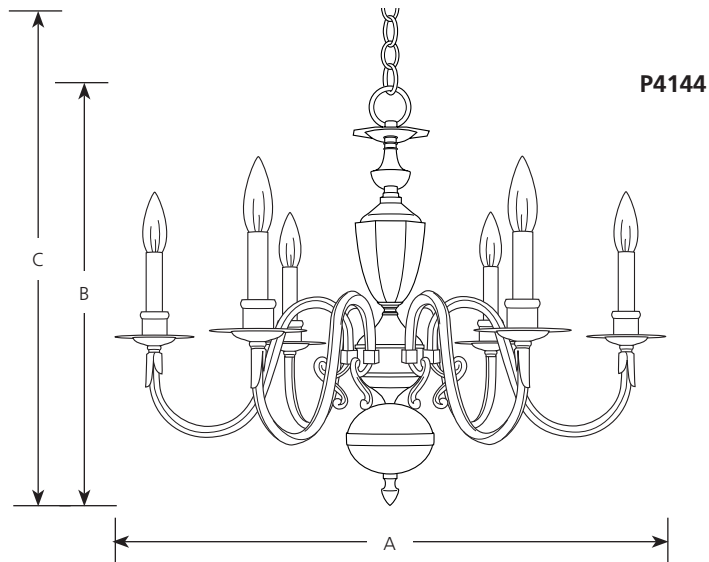

Type _____
-10
P4144
P4145
P4146

Catalog No.	Finish	Lamping	Dimensions (Inches)		
	Polished Brass		A	B	C
P4144	-10	6 (c) 60w	25-3/4	17-3/4	57
P4145	-10	8 (c) 60w	25-3/4	19-1/2	59
P4146	-10	12 (c) 60w	27-5/8	23-3/4	99

Specifications:

General

- Diamond arm Americana style
- Faceted cast brass column
- Plated polished brass finish
- Three feet of 9 gauge matching chain supplied on P4144 & P4145, six feet on P4146
- Solid brass construction
- Available accessories: Glass shades (P8633-10), candle caps (P8788-10) and shades (see catalog)
- Companion fixtures: Wall bracket

Mounting

- Chain hung ceiling mount
- Canopy covers a standard 4" octagonal recessed outlet box
- Mounting strap for outlet box included

Electrical

- Pre-wired
- 15 feet of wire furnished
- Candelabra based sockets