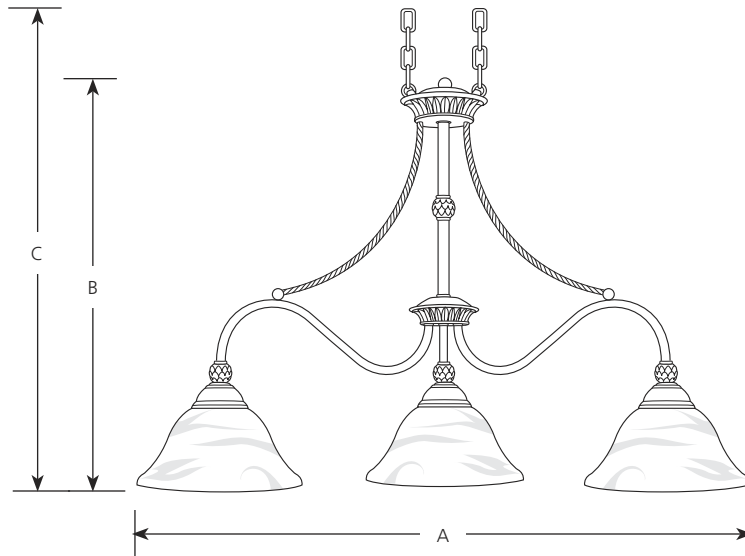

Type _____
 -42 -86
 P4117

Catalog No.	Finish			Dimensions (Inches)			
	Seabrook	Burnished Chestnut	Lamping	A	B	C	D
P4117	-42	-86	3 (m) 100w	34	23-1/2	25-1/8	98

Specifications:

General

- Alabaster glass shades
- Linear style chandelier
- Hand painted finishes
- Twisted rope and pineapple accents
- Six feet of 9 gauge chain supplied
- Steel construction
- Companion fixtures: Chandeliers, pendants, hall and foyer, close to ceiling, sconces, and bath and vanity

Electrical

- Pre-wired
- 15 feet of wire
- Medium based ceramic sockets
- Threaded socket ring secures glass

Labeling

- UL-CUL listed

Mounting

- Ceiling mount on chain
- Canopy Covers a standard 4" octagonal recessed outlet box
- Mounting strap for outlet box included