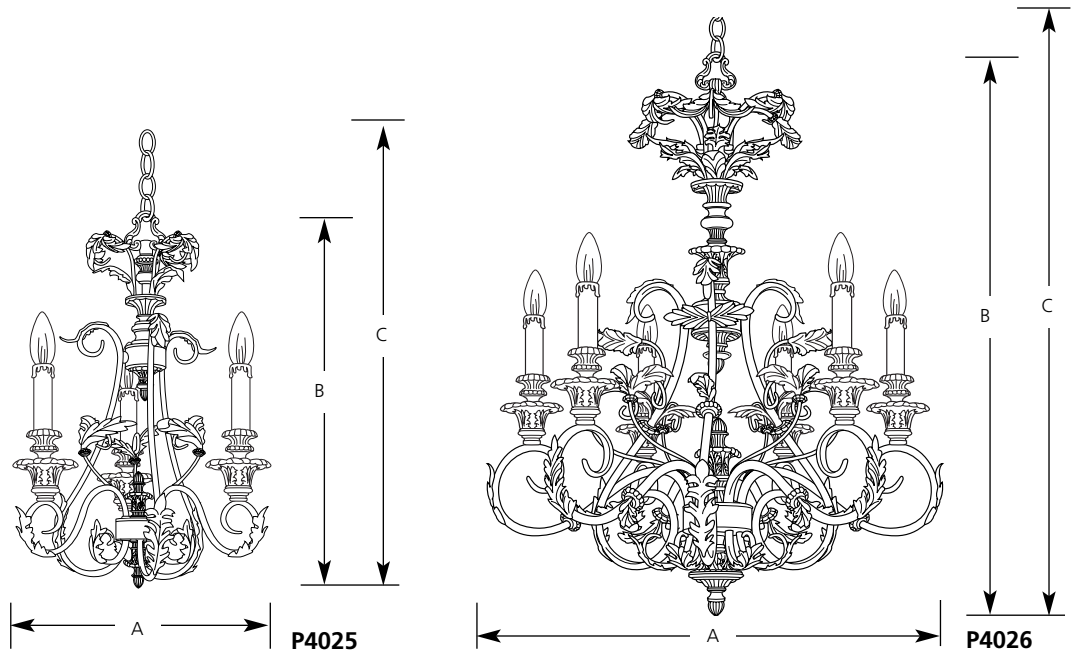

Type _____
 -02
 P4025
 P4026
 P4027

Catalog No.	Finish Golden Brandy	Lamping	Dimensions (Inches)		
			A	B	C
P4025	-02	3 (c) 60w	17-1/2	23	96
P4026	-02	6 (c) 60w	26-3/4	33-3/4	107
P4027	-02	9 (c) 60w plus	33	38	161

Specifications:

General

- Scroll arms with leaf details
- Shades are available (see accessories)
- P4027 is two tier (6+3)
- Hand painted finish
- P4025 and P4026 have 6 feet of 9 gauge chain, P4027 has 10 feet of 9 gauge.
- Companion chandelier, hall and foyer, close to ceiling, table lamp, and wall bracket units

Electrical

- Phenolic candelabra based sockets
- 15 feet of wire
- Pre-wired

Labeling

- UL-CUL listed

Mounting

- Ceiling chain mounted
- Canopy covers a standard 4" hexagonal outlet box
- Mounting strap for outlet box included