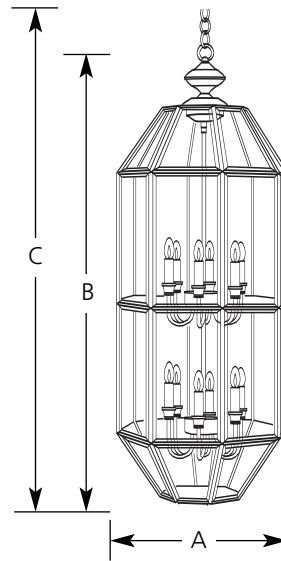

Type _____

-10

P3778

Catalog No.	Finish Polished Brass	Lamping	Dimensions (Inches)		
			A	B	C
P3778	-10	12 (c) 60w	15-1/4	42-1/2	78

Specifications:

General

- Polished Solid Brass frame
- Clear beveled glass panels
- Six-sided bound glass cage
- Hinged panel door for easy relamping
- 3 feet of 9 gauge chain
- Companion pendant, close-to-ceiling, and outdoor

Electrical

- Candelabra base sockets
- 13 feet of wire
- White candle covers
- Pre-wired

Labeling

- UL-CUL listed

Mounting

- Chain-hung ceiling
- Covers outlet box
- Mounting strap for outlet box included
- Canopy 5-1/2" dia.