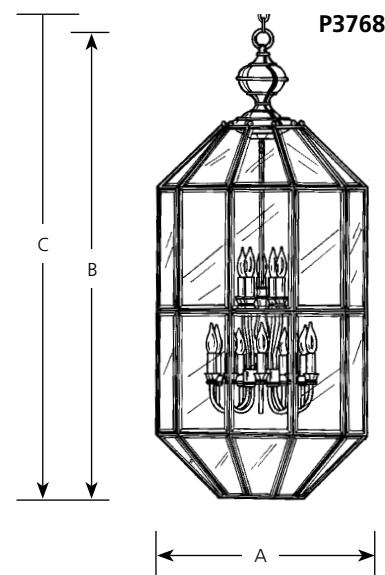

Type	-09	-10
P3766	<input type="checkbox"/>	<input type="checkbox"/>
P3767	NA	<input type="checkbox"/>
P3768	NA	<input type="checkbox"/>

Catalog No.	Finish		Lamping	Dimensions (Inches)		
	Brushed Nickel	Polished Brass		A	B	C
P3766	-09	-10	3 (c) 60w	9-3/4	23	60
P3767	NA	-10	8 (c) 60w	16-1/2	31	105
P3768	NA	-10	15 (c) 60	20	46	120

Specifications:

General

- Polished Solid Brass
- Brushed Nickel finish on P3766 is plated over solid brass
- Clear beveled glass panels
- Bound glass cage - P3766 is six sided, P3767 is eight sided, and P3768 is ten sided
- Hinged panel door for relamping in P3767 and P3768
- 9 gauge chain length - P3766 - 3 feet; P3767 & P3768 - 6 feet
- Companion pendant, close to ceiling and outdoor units

Mounting

- Chain hung ceiling
- Covers outlet box
- Mounting strap for outlet box included
- Canopy 5-1/2" diameter
- Note: All three units are under 50 pounds and can be mounted directly to an outlet box

Electrical

- Phenolic candelabra based sockets
- 13 feet of wire
- White candle covers
- Pre-wired

Labeling

- UL-CUL damp location listed