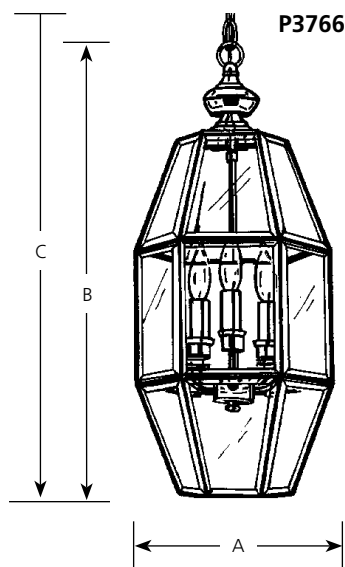

Type	-09	-10
P3766	<input type="checkbox"/>	<input type="checkbox"/>
P3767	NA	<input type="checkbox"/>
P3768	NA	<input type="checkbox"/>

Catalog No.	Finish		Lamping	Dimensions (Inches)		
	Brushed Nickel	Polished Brass		A	B	C
P3766	-09	-10	3 (c) 60w	9-3/4	23	60
P3767	NA	-10	8 (c) 60w	16-1/2	31	105
P3768	NA	-10	15 (c) 60	20	46	120

Specifications:

General

- Polished Solid Brass
- Brushed Nickel finish on P3766 is plated over solid brass
- Clear beveled glass panels
- Bound glass cage - P3766 is six sided, P3767 is eight sided, and P3768 is ten sided
- Hinged panel door for relamping in P3767 and P3768
- 9 gauge chain length - P3766 - 3 feet; P3767 & P3768 - 6 feet
- Companion pendant, close to ceiling and outdoor units

Mounting

- Chain hung ceiling
- Covers outlet box
- Mounting strap for outlet box included
- Canopy 5-1/2" diameter
- Note: All three units are under 50 pounds and can be mounted directly to an outlet box

Electrical

- Phenolic candelabra based sockets
- 13 feet of wire
- White candle covers
- Pre-wired

Labeling

- UL-CUL damp location listed