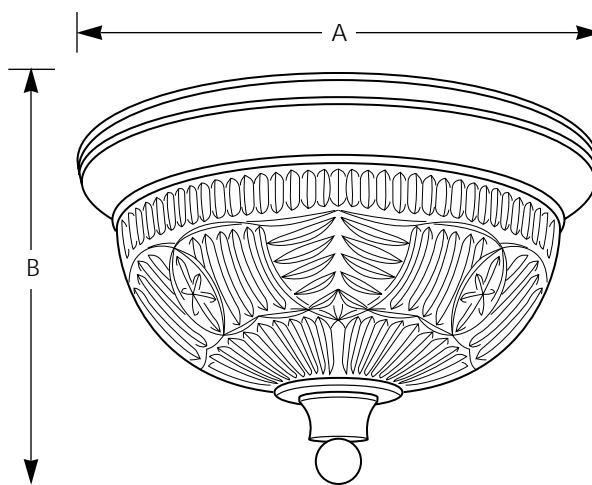

Type _____

-10

P3727

P3728

Catalog No.	Finish Polished Brass	Lamping	Dimensions (Inches)	
			A	B
P3727	-10	2 (m) 60w	12-3/8	7-1/2
P3728	-10	3 (m) 60w	15	7-1/2

Specifications:

General

- 24% lead crystal glass
- Polished Brass finish
- Steel construction
- Fiberglass insulated
- Companion semi-flush units available

Electrical

- Requires 90-degree supply wire connection
- Medium based porcelain sockets
- Pre-wired

Labeling

- UL-CUL listed

Mounting

- Ceiling mount
- Covers outlet box
- Mounting strap for outlet box included
- Keyhole slots for easy mounting