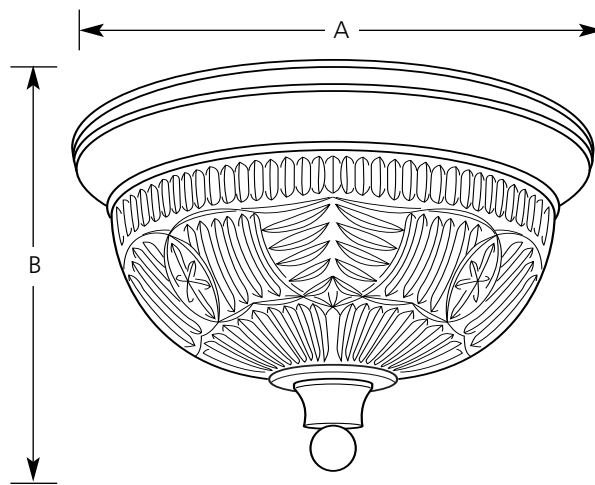

Type _____
-10
P3727
P3728

Catalog No.	Finish Polished Brass	Lamping	Dimensions (Inches)	
			A	B
P3727	-10	2 (m) 60w	12-3/8	7-1/2
P3728	-10	3 (m) 60w	15	7-1/2

Specifications:

General

- 24% lead crystal glass
- Polished Brass finish
- Steel construction
- Fiberglass insulated
- Companion semi-flush units available

Mounting

- Ceiling mount
- Covers outlet box
- Mounting strap for outlet box included
- Keyhole slots for easy mounting

Electrical

- Requires 90-degree supply wire connection
- Medium based ceramic sockets
- Pre-wired