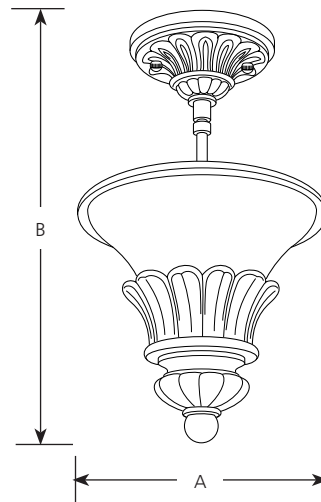

Type _____
 -26C
 P3669

Catalog No.	Finish Riviera Crackle	Lamping	Dimensions (Inches)	
			A	B
P3669	-26C	2 (c) 60w	9	13-3/4

Specifications:

General

- Semi-flush style
- Antique water glass flared bowl
- Hand painted Riviera Crackle finish
- Steel & cast construction
- Companion fixtures: Chandeliers, hall & foyer, table lamp, and close to ceiling

Electrical

- Pre-wired
- Candelabra based sockets

Labeling

- UL-CUL listed

Mounting

- Ceiling mount
- Canopy covers a standard 4" octagonal recessed outlet box
- Mounting strap for outlet box included