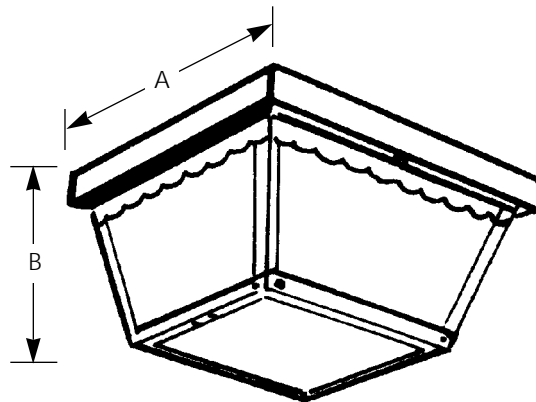

Type \_\_\_\_\_  
-10  
P3637

Catalog No.	Finish Polished Brass	Lamping	Dimensions (Inches)	
			A	B
P3637	-10	2-60w A19	9-1/4	5

**Specifications:**

General

- White full galvanized steel back plate
- Textured glass panels
- Panels held into outer cage which attaches with two thumb screws
- Outer cage solid brass

Electrical

- Medium base porcelain sockets with nickel plated brass screw shell

Labeling

- UL-CUL wet location listed

Mounting

- Ceiling mount
- Covers any outlet box
- Outlet box mounting strap provided for center lock up mounting