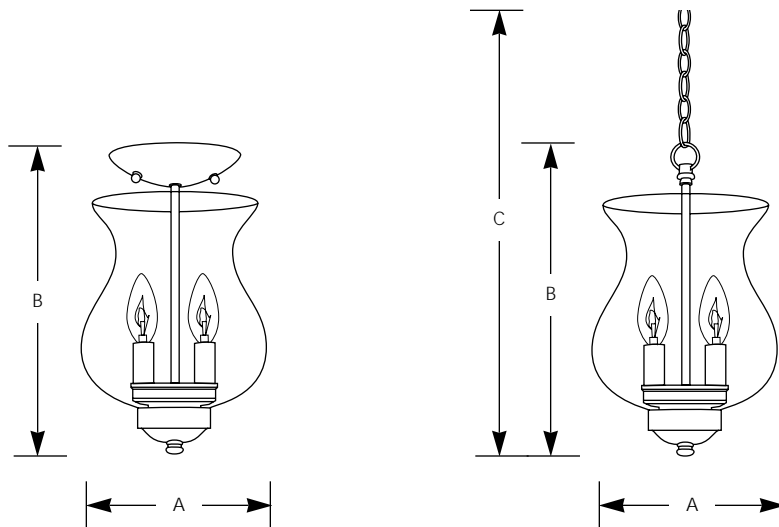

Type _____
 -10
 P3624

Catalog No.	Finish Polished Brass	Lamping	Dimensions (Inches)		
			A	B	C
P3624	-10	2 (c) 60w	8	12-3/4	36

Specifications:

General

- Clear glass urn
- Polished Brass finish
- Steel construction
- Unit can be chain hung or ceiling mounted
- White candle covers

Electrical

- 10 feet of wire
- Candelabra base phenolic sockets
- Pre-wired

Labeling

- UL-CUL listed

Mounting

- Two feet of chain supplied for chain mounting
- Canopy covers outlet box for both chain or ceiling mount
- Canopy diameter is 5-1/2"
- Mounting strap for outlet box included