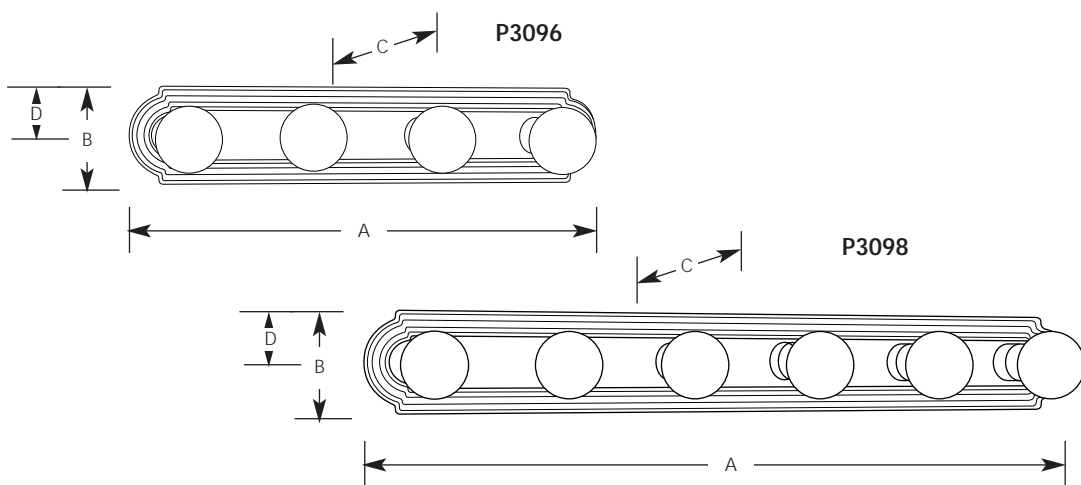

Type \_\_\_\_\_

-10

- P3096
- P3097
- P3098
- P3099

Catalog No.	Finish		Lamping	Dimensions (Inches)			
	Brass/Chrome			A	B	C	D
P3096	-10		4(m) 60w	24	4-3/4	2-1/2	2-3/8
P3097	-10		5(m) 60w	30	4-3/4	2-1/2	2-3/8
P3098	-10		6(m) 60w	36	4-3/4	2-1/2	2-3/8
P3099	-10		8(m) 60w	48	4-3/4	2-1/2	2-3/8

**Specifications:**

General

- Sculptured round ends
- Dual finish in polished brass with chrome inserts and socket cups
- Sockets are enclosed by the chrome cups
- 6" socket spacing
- Steel construction
- Plated finishes
- Medium based G lamps recommended
- Can be ceiling mounted using 25 watt lamps