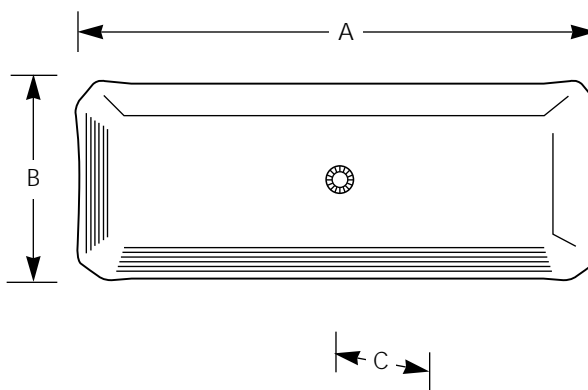

Type _____
 -30
 P3065

Catalog No.	Finish White	Lamping	Dimensions (Inches)		
			A	B	C
P3065	-30	2 (m) 75w	14-1/2	5-1/2	4-1/4

Specifications:

General

- White glass
- White canopy
- GCO installed

Mounting

- Wall mount
- Covers outlet box
- Canopy is 4-5/8" square
- Mounting strap for outlet box included

Electrical

- Medium based phenolic sockets
- K.O.'s for switch
- Pre-wired

Labeling

- UL-CUL listed