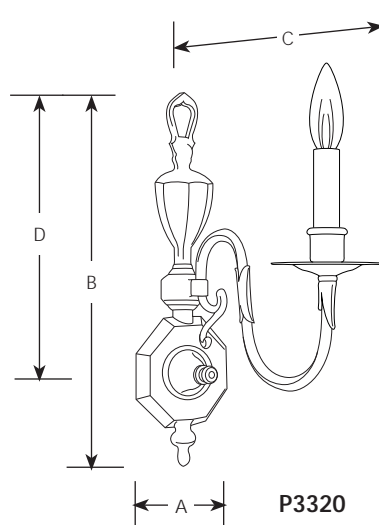

Type _____
-10
P2976

Catalog No.	Finish	Lamping	Dimensions (Inches)			
	Polished Brass		A	B	C	D
P2976	-10	1 (c) 60w	4-1/8	14-1/4	9-1/2	10-1/2

Specifications:

General

- Diamond arm Americana style
- Faceted cast brass back plate
- Plated polished brass finish
- Solid brass construction
- Accessories available: Glass shade (P8633-10), candle cap (P8788-10), and shades (see catalog)
- Companion fixtures: Chandeliers

Electrical

- Pre-wired
- Candelabra based socket

Labeling

- UL-CUL listed

Mounting

- Wall mount
- Canopy covers a standard 4" octagonal recessed outlet box
- Mounting strap for outlet box included