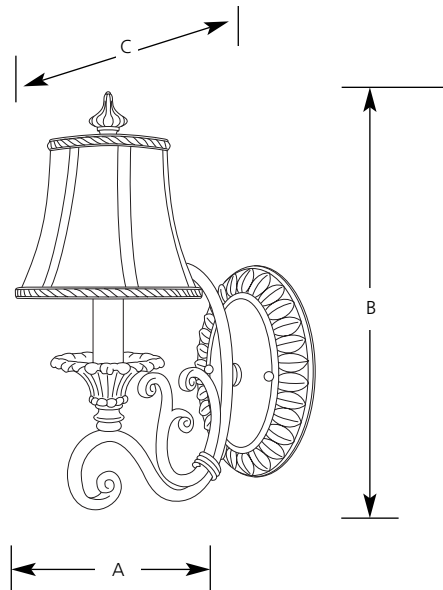

Type _____
-02C
P2965

Catalog No.	Finish	Lamping	Dimensions (Inches)		
	Golden Brandy Crackle		A	B	C
P2965	-02C	1 (c) 60w	6	14-1/8	8

Specifications:

General

- Scroll serf arms
- Complete with carmel silk shades
- Hand painted finish
- Companion chandelier, hall and foyer, close to ceiling, and table lamp units

Electrical

- Pre-wired
- Phenolic candelabra base socket

Labeling

- UL-CUL listed

Mounting

- Wall mount
- Covers outlet box
- Wall plate covers a standard 4" hexagonal outlet box
- Mounting hardware is included