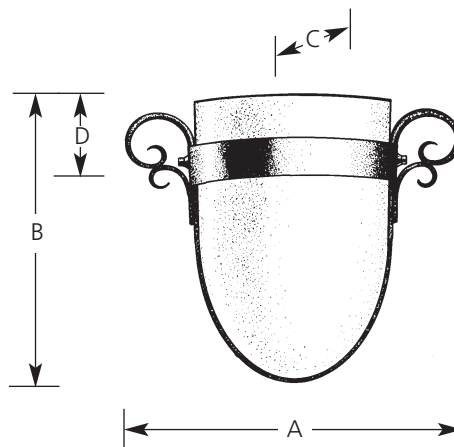

Type _____
 -58
 P2964

Catalog No.	Finish Textured Slate	Lamping	Dimensions (Inches)			
			A	B	C	D
P2964	-58	1 (m) 75w	13	11	4	3-1/4

Specifications:

General

- Steel construction
- Hand painted finish
- Wrought iron scrollwork
- Etched seeded glass
- Complies with "Americans with Disabilities Act" - ADA
- Companion chandeliers & close to ceiling

Electrical

- Medium based porcelain sockets
- Pre-wired

Labeling

- UL-CUL listed

Mounting

- Wall mount
- Covers outlet box
- Canopy 5" dia.
- Mounting strap for outlet box included