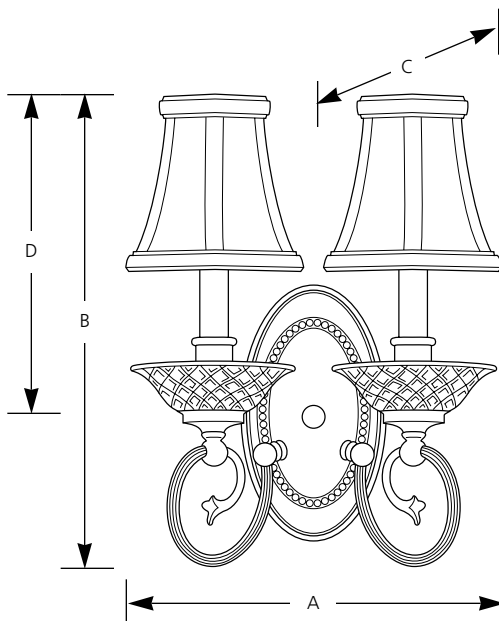

Type _____
 -37 -43
 P2931

Catalog No.	Finish		Lamping	Dimensions (Inches)			
	Burnished Brass	Colonial Silver		A	B	C	D
P2931	-37	-43	2 (c) 60w	11	14	5-1/2	9-1/2

Specifications:

General

- Crystal bobèche
- Crystal cut details on glass
- Traditional style
- Solid brass material
- Colonial Silver with Golden Baroque hand painted highlights
- Burnished Brass with Golden Umber hand painted highlights
- Antique plated finishes
- Unique stamped beaded details
- Reeded tubing arms
- Unique cast brass arm back detail
- Cast back plate
- Ivory fabric pleated shades helps reduce lamp glare
- Companion fixtures: Chandeliers, bath and vanity

Mounting

- Wall mount
- Covers outlet box
- Mounting strap for outlet box included
- Canopy 4-1/2" w., 7-3/4" h.

Electrical

- Candelabra base sockets
- Ivory plastic candle sleeves
- Pre-wired

Labeling

- UL-CUL listed