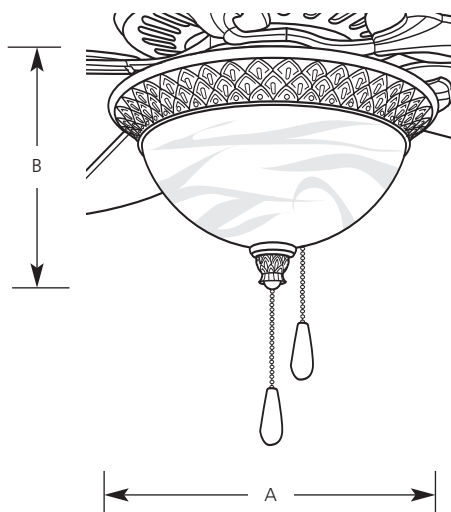

Type \_\_\_\_\_  
 -42 -86  
 P2617

Catalog No.	Finish		Dimensions (Inches)	
	Seabrook	Burnished Chestnut	A	B
P2617	-30	-46	13	7

**Specifications:**

General

- Antique alabaster glass bowl
- Pineapple accents
- Pull chain is antique brass with medium oak fob
- Utilizes (2) 60-watt candelabra based lamps

Electrical

- Candelabra phenolic sockets
- Quick connect wiring to fan
- Prewired

Labeling

- UL listed

Mounting

- Universal - use with any indoor fan with a 1/4" IPS light kit mount