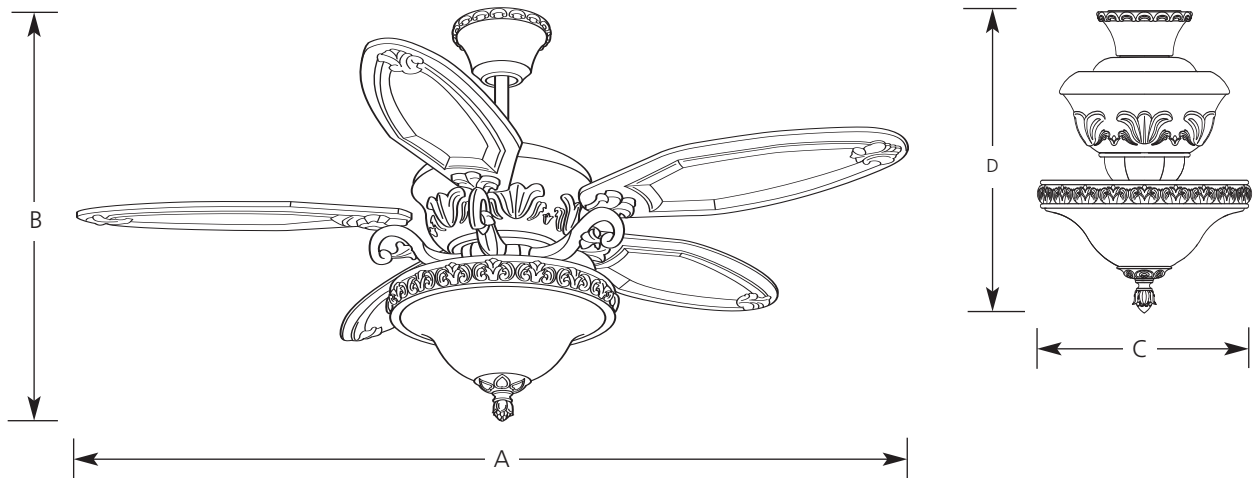

Type \_\_\_\_\_  
-55  
P2505

Catalog No.	Finish	Dimensions (Inches)			
	Tuscany Crackle	A	B	C	D
P2505	-55	54	25-1/4	14-3/4	20-1/2
<b>Blades</b>		Italian Walnut			

**Specifications:**

General

- Limited lifetime warranty
- Full function remote control (with battery) included
  - Full range dimming
  - Three speed fan operation
  - Reverse direction control

Blades

- Five blades
- 14 degree pitch
- Handcarved

Motor

- Triple capacitor speed control
- 188mm dia x 18mm high

Light Kit

- Antique etched seeded glass bowl
- Silver leaf accents
- Utilizes (2) 60-watt candelabra lamps

Mounting

- Dual ceiling mounting on downrod, or close to ceiling
- A 3/4" X 6" downrod is included. Longer accessory downrods can be ordered separately
- Standard canopy designed for sloped ceilings up to 45 degrees (12:12 ceiling pitch)
- Canopy covers standard recessed 4" octagonal outlet box. Note: An outlet box assembly designed for fan installation is required (not included)
- Mounting hardware is included

Electrical

- 80" lead wires included
- Phenolic candelabra sockets
- Prewired

Labeling

- CUL listed