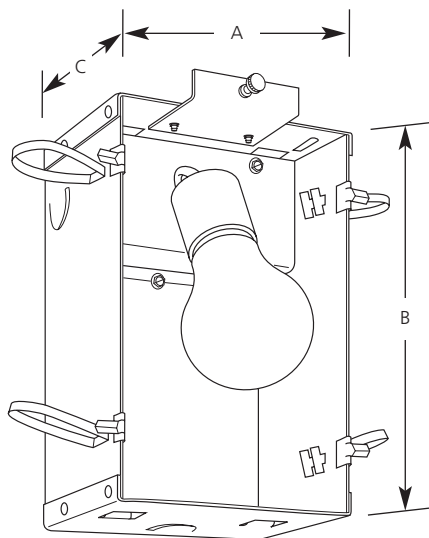

Type \_\_\_\_\_  
 P4-TG

Catalog No.	Finish White	Lamping	Dimensions (Inches)		
			A	B	C
P4-TG	-00	1 (m) 75w	4-7/8	7-5/8	3-1/2

**Specifications:**

General

- Recessed wall box
- Steel construction
- Powder coat white finish
- Thumbscrew retains diffuser
- IC rated for direct contact with insulation
- For new construction or remodel
- For horizontal or vertically mounted wall pockets

- Mounting slots for attachment to wall studs in new construction
- For center mounting between studs order P8716-01 mounting bars

Electrical

- Medium based porcelain socket
- Grounded pigtail provided
- Pre-wired

Labeling

- UL-CUL listed

Mounting

- Recessed wall box
- Fully enclosed wiring compartment
- 1/2" KO's in top, side and end of wiring compartment
- Four mounting springs provided for remodel work
- Four trim clips included for remodel work