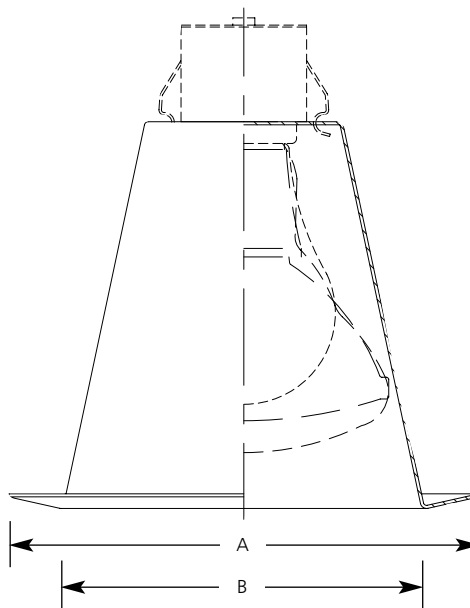

Incandescent

5" Deep Open Reflector

Recessed

Type _____

-28

P8168

Catalog No.	Finish White	Dimensions (Inches)	
		A	B
P8168	-28	6-1/8	4-9/16

Lamp Wattage Housing	IC	Non-IC
	P85-AT	50PAR30/65BR30
P85-TG	N/A	75PAR30/85BR30/60A19
P85-FB	N/A	50PAR30/65BR30

Specifications:

Flange

- Bright white powdered painted integral metal flange

Labels

- UL-CUL damp location listed
- Rated IC and Non-IC

Trim

- All aluminum construction
- Built-in bracket to accept Trim-Lok spring
- Positive upward spring action forces trim to fit snugly against the ceiling
- One-piece construction
- No light leaks around trim flange
- Socket mounts to trim for optimum performance and consistent lamp position